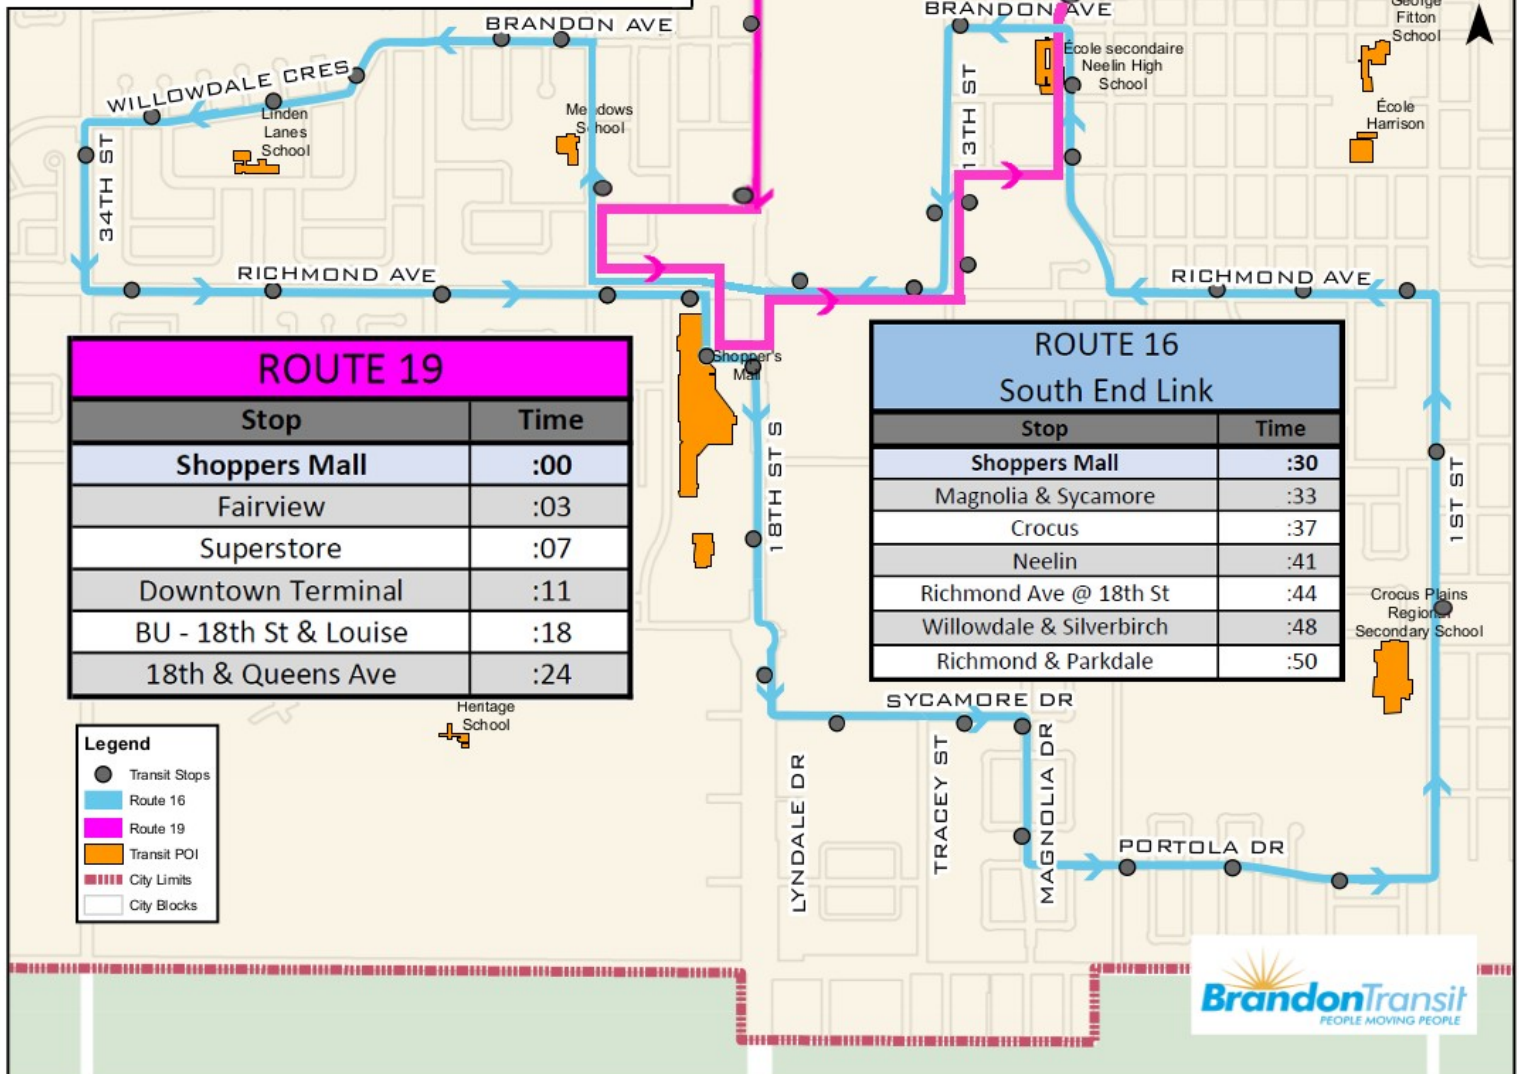

BRANDON TRANSIT ROUTE CHANGES

Effective January 2 2018

ROUTE 16 CHANGES

Hours of Operation

Monday - Friday 6:30 a.m. - 6:00 p.m.

Saturday 10:30 a.m. - 6:00 p.m.

HOURLY SERVICE AT BOTTOM OF THE HOUR

ROUTE 19 ADDITION

Hours of Operation

Monday - Friday 6:00 a.m. - 5:30 p.m.

Saturday 10:00 a.m. - 5:30 p.m.

HOURLY SERVICE AT TOP OF THE HOUR

For more information go to www.brandontransit.ca