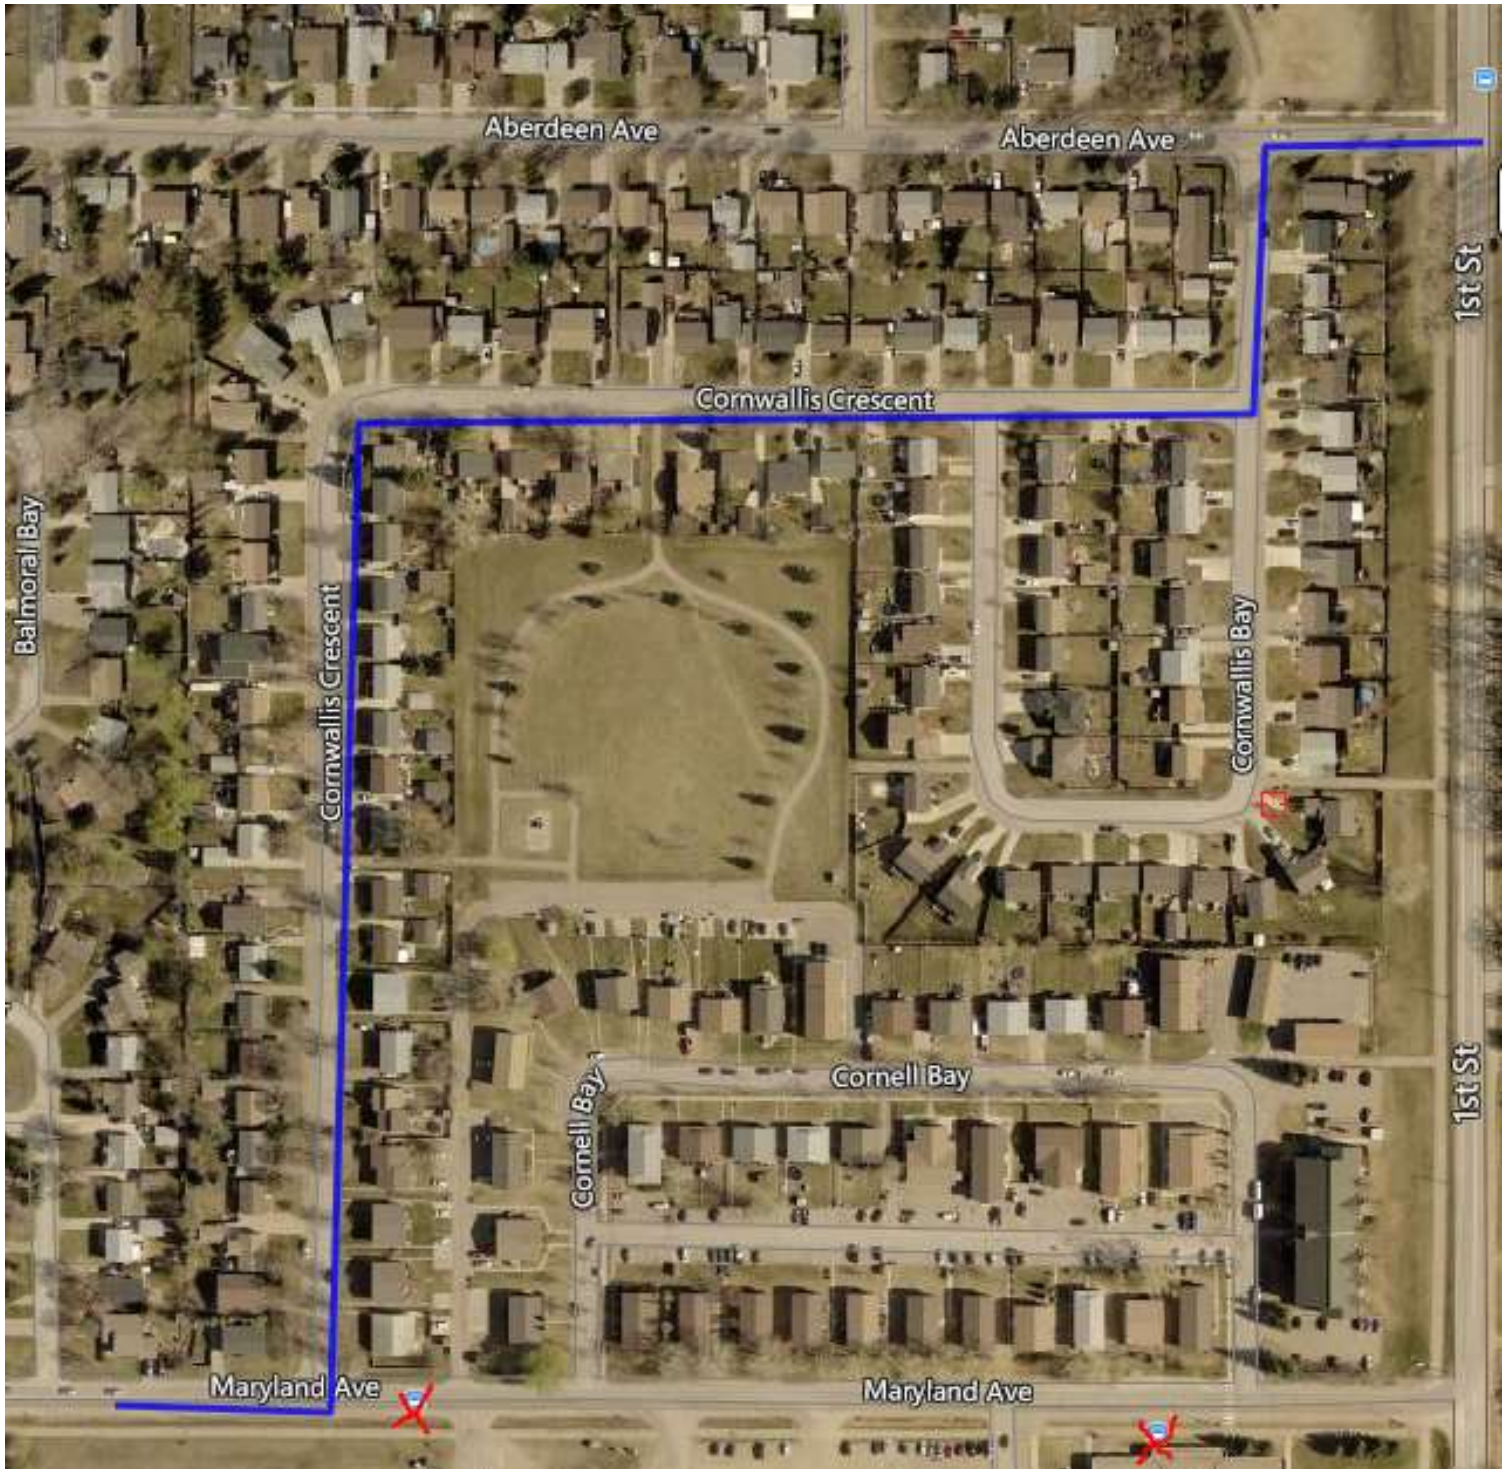

Route 23 – 1st Street South Detour (October 1, 2020 start. End date - TBD)

- The blue line indicates the detour.
- The red X indicates closed bus stops.