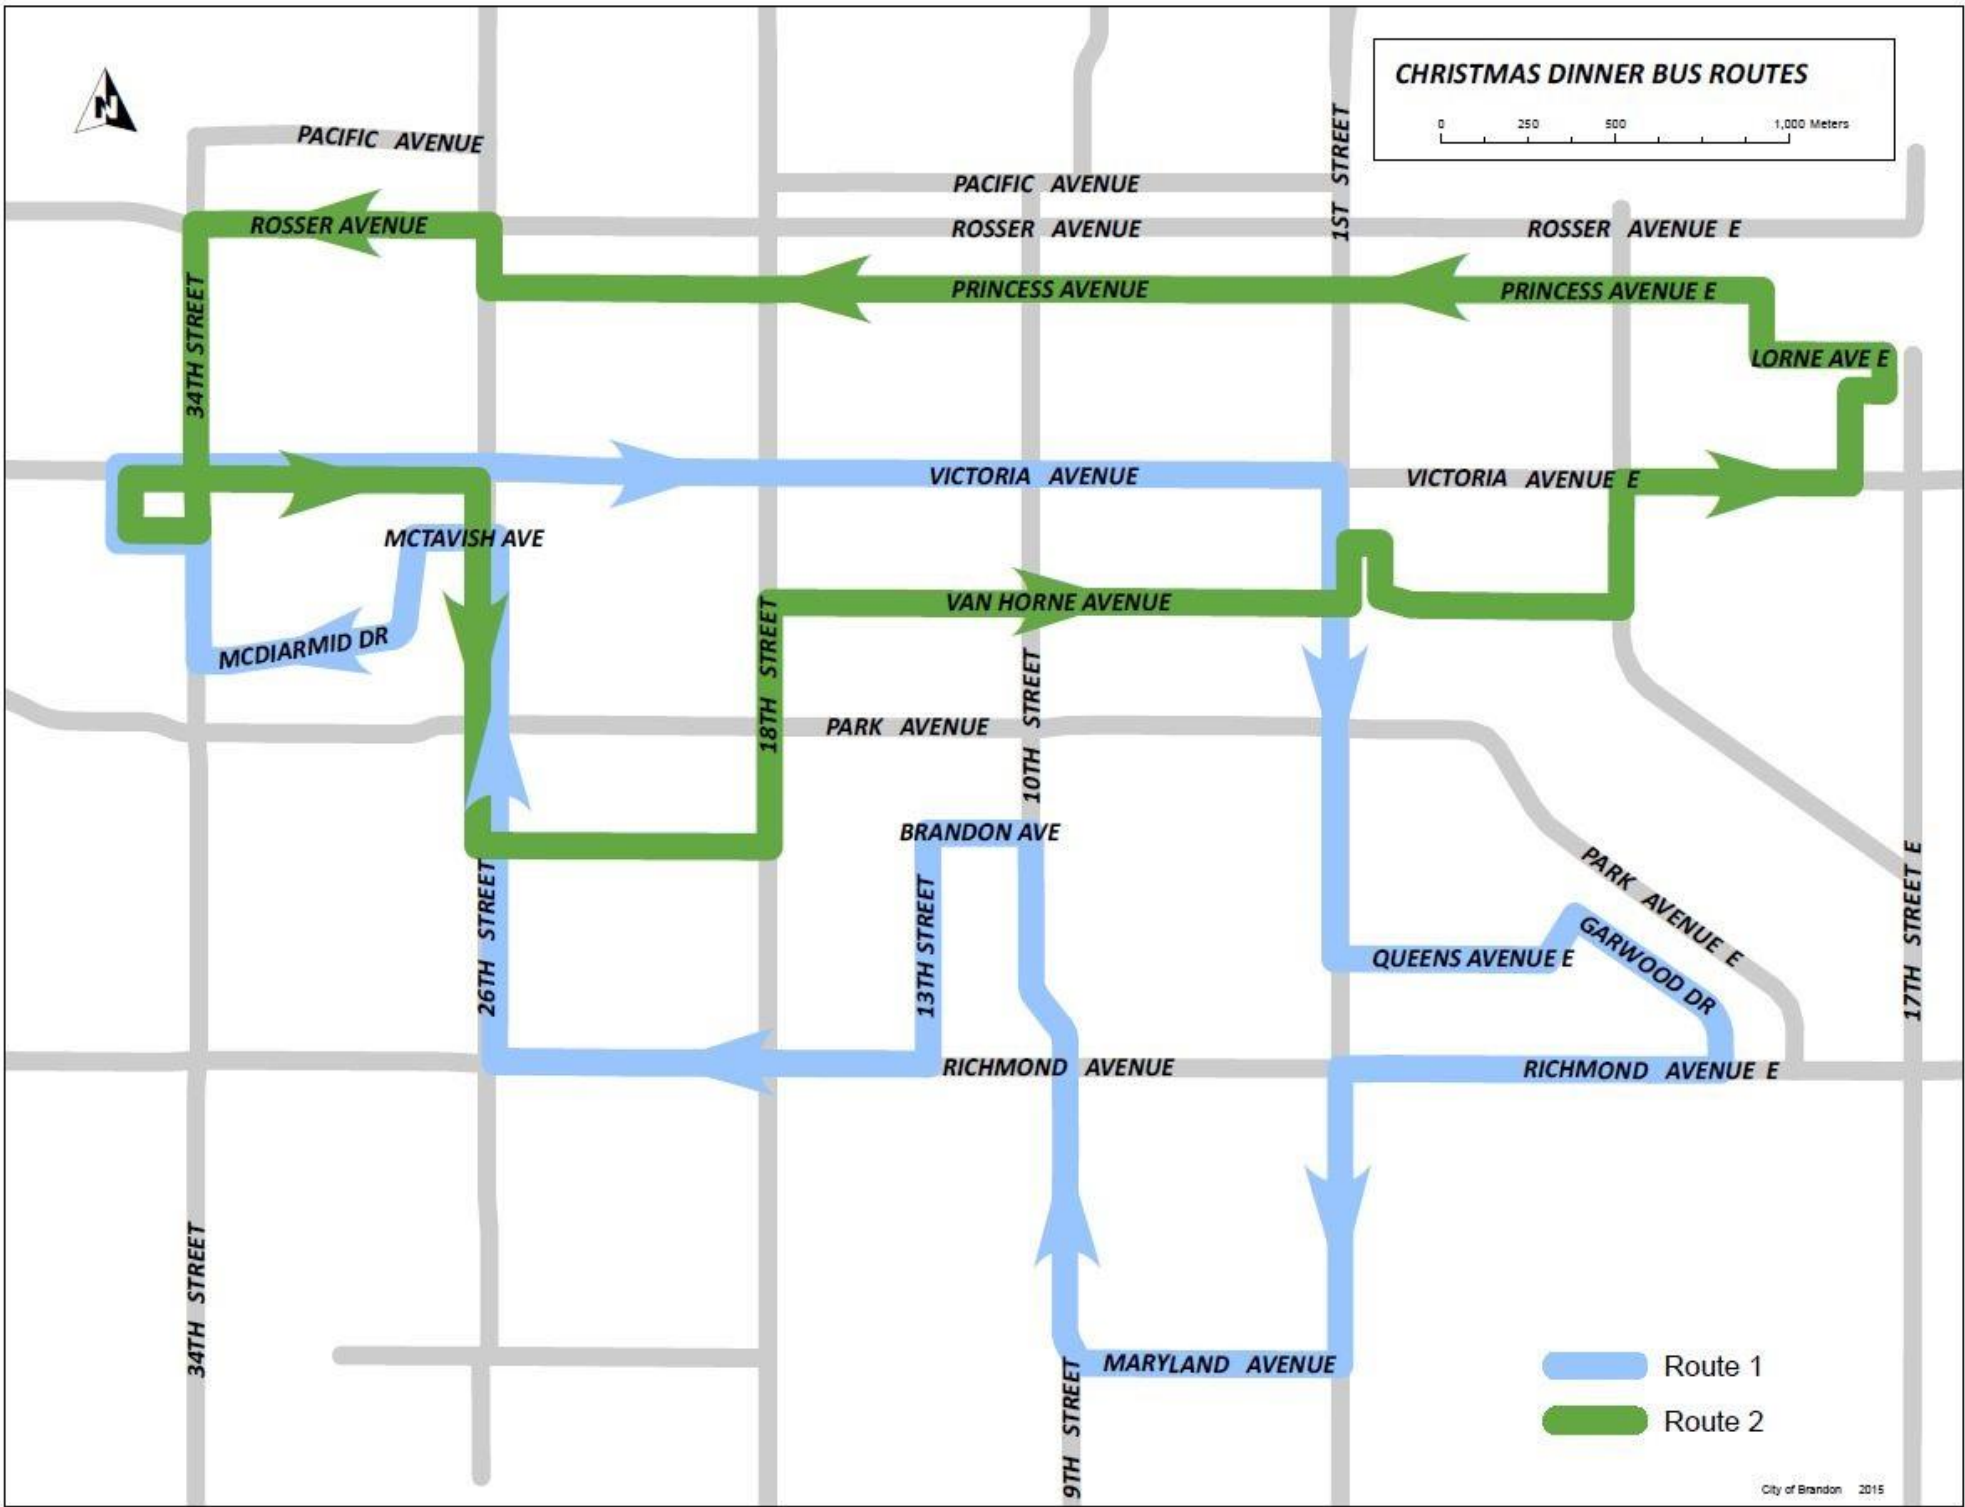

CHRISTMAS DINNER BUS ROUTES

0 250 500 1,000 Meters

- █ Route 1
- █ Route 2