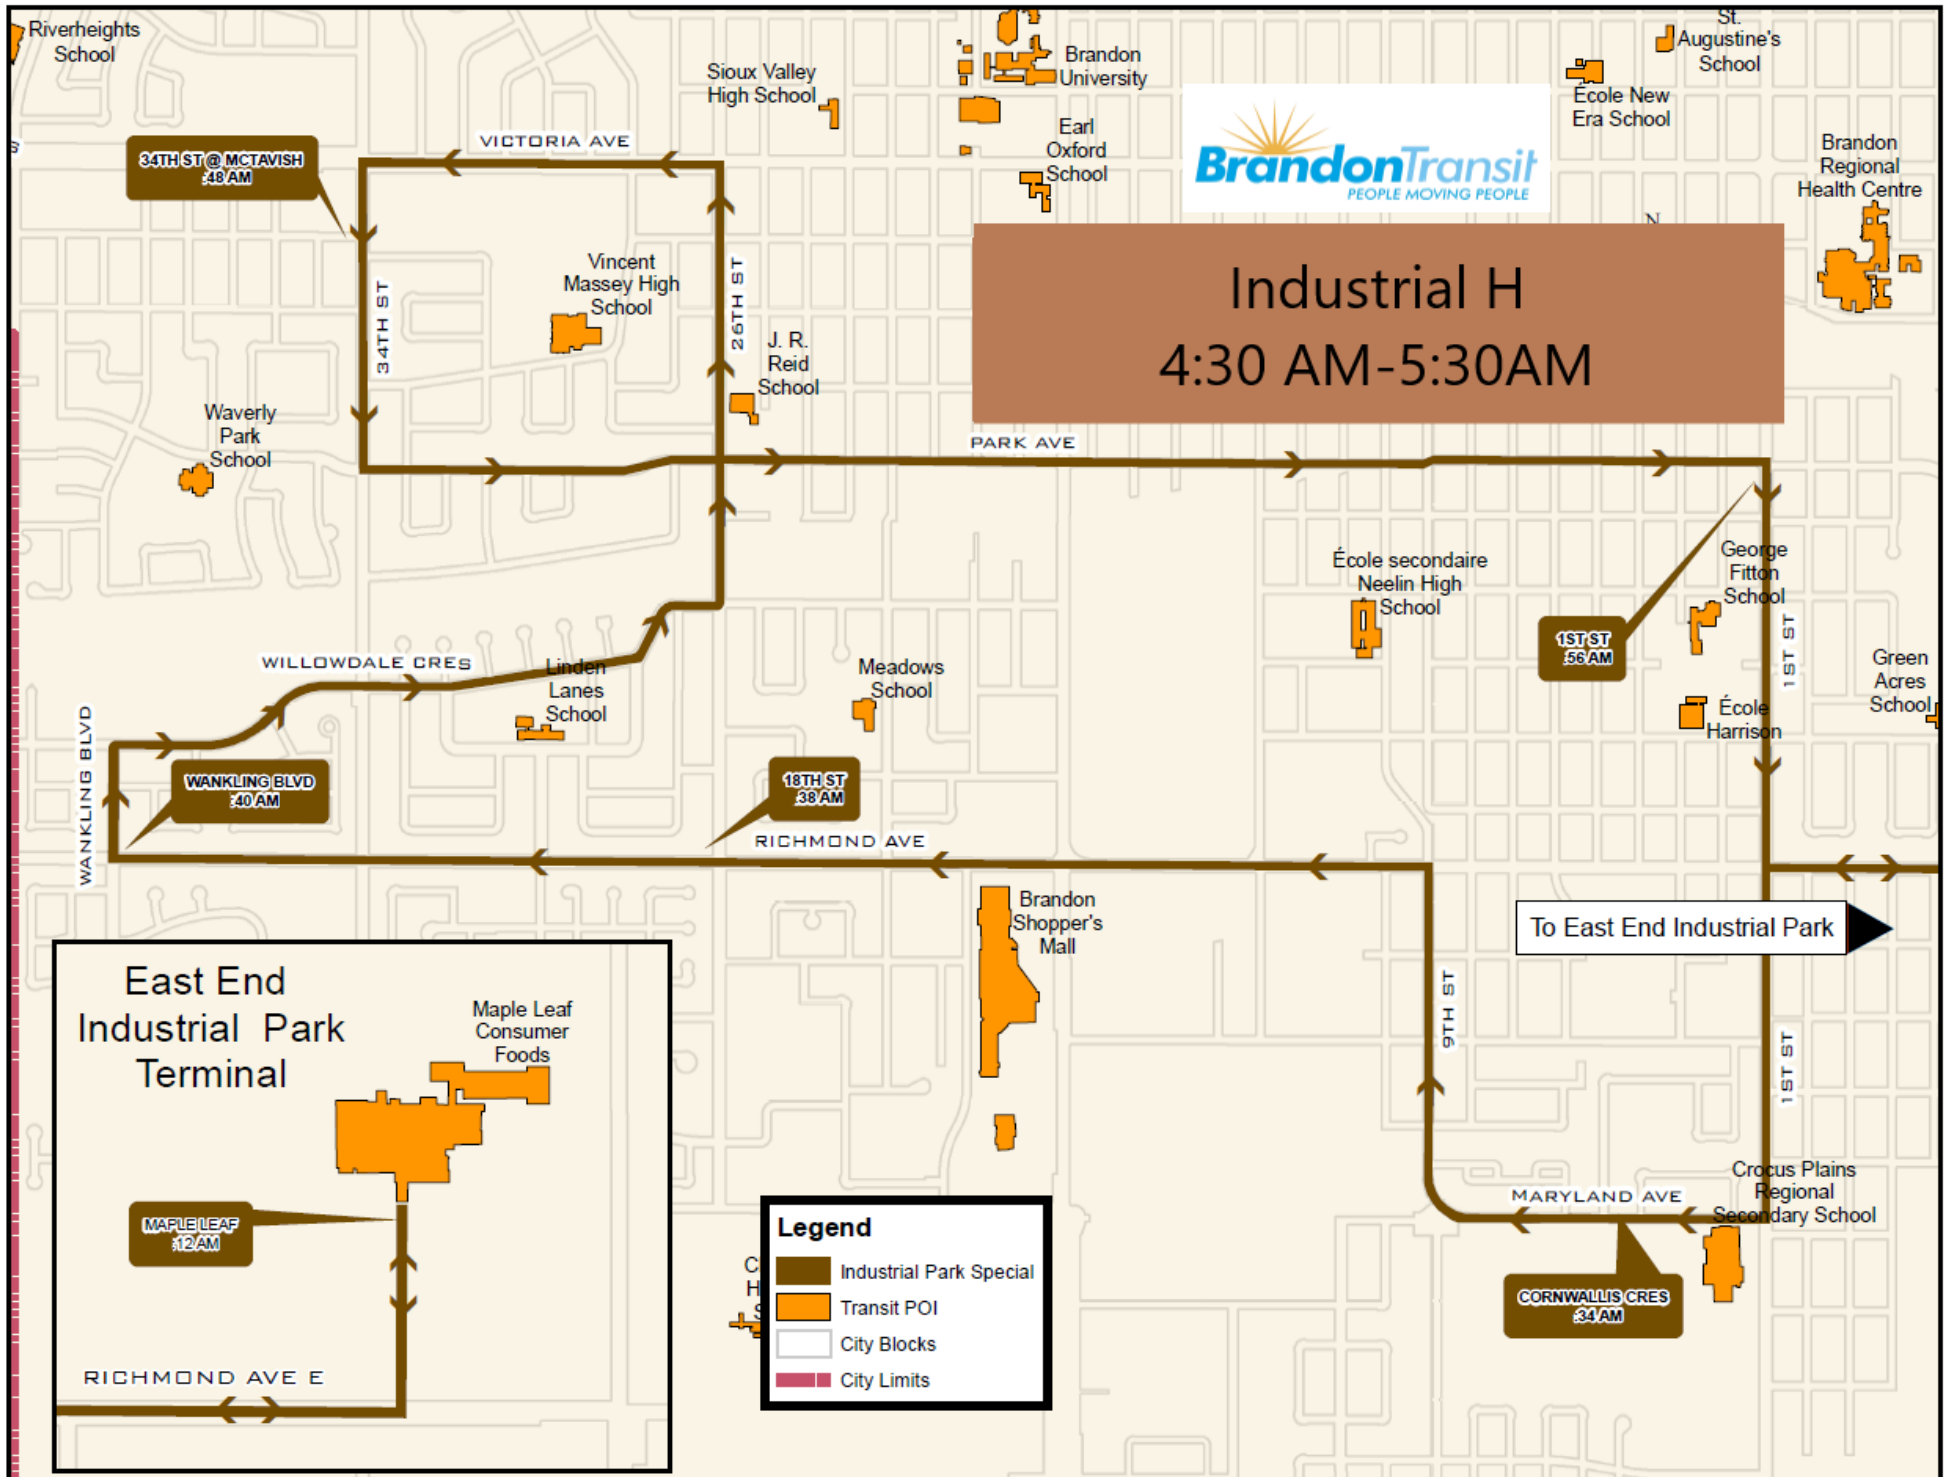

Industrial H 4:30 AM-5:30AM

East End Industrial Park Terminal

Maple Leaf Consumer Foods

MARLELEAF 12 AM

RICHMOND AVE E

Legend

- Industrial Park Special
- Transit POI
- City Blocks
- City Limits

To East End Industrial Park