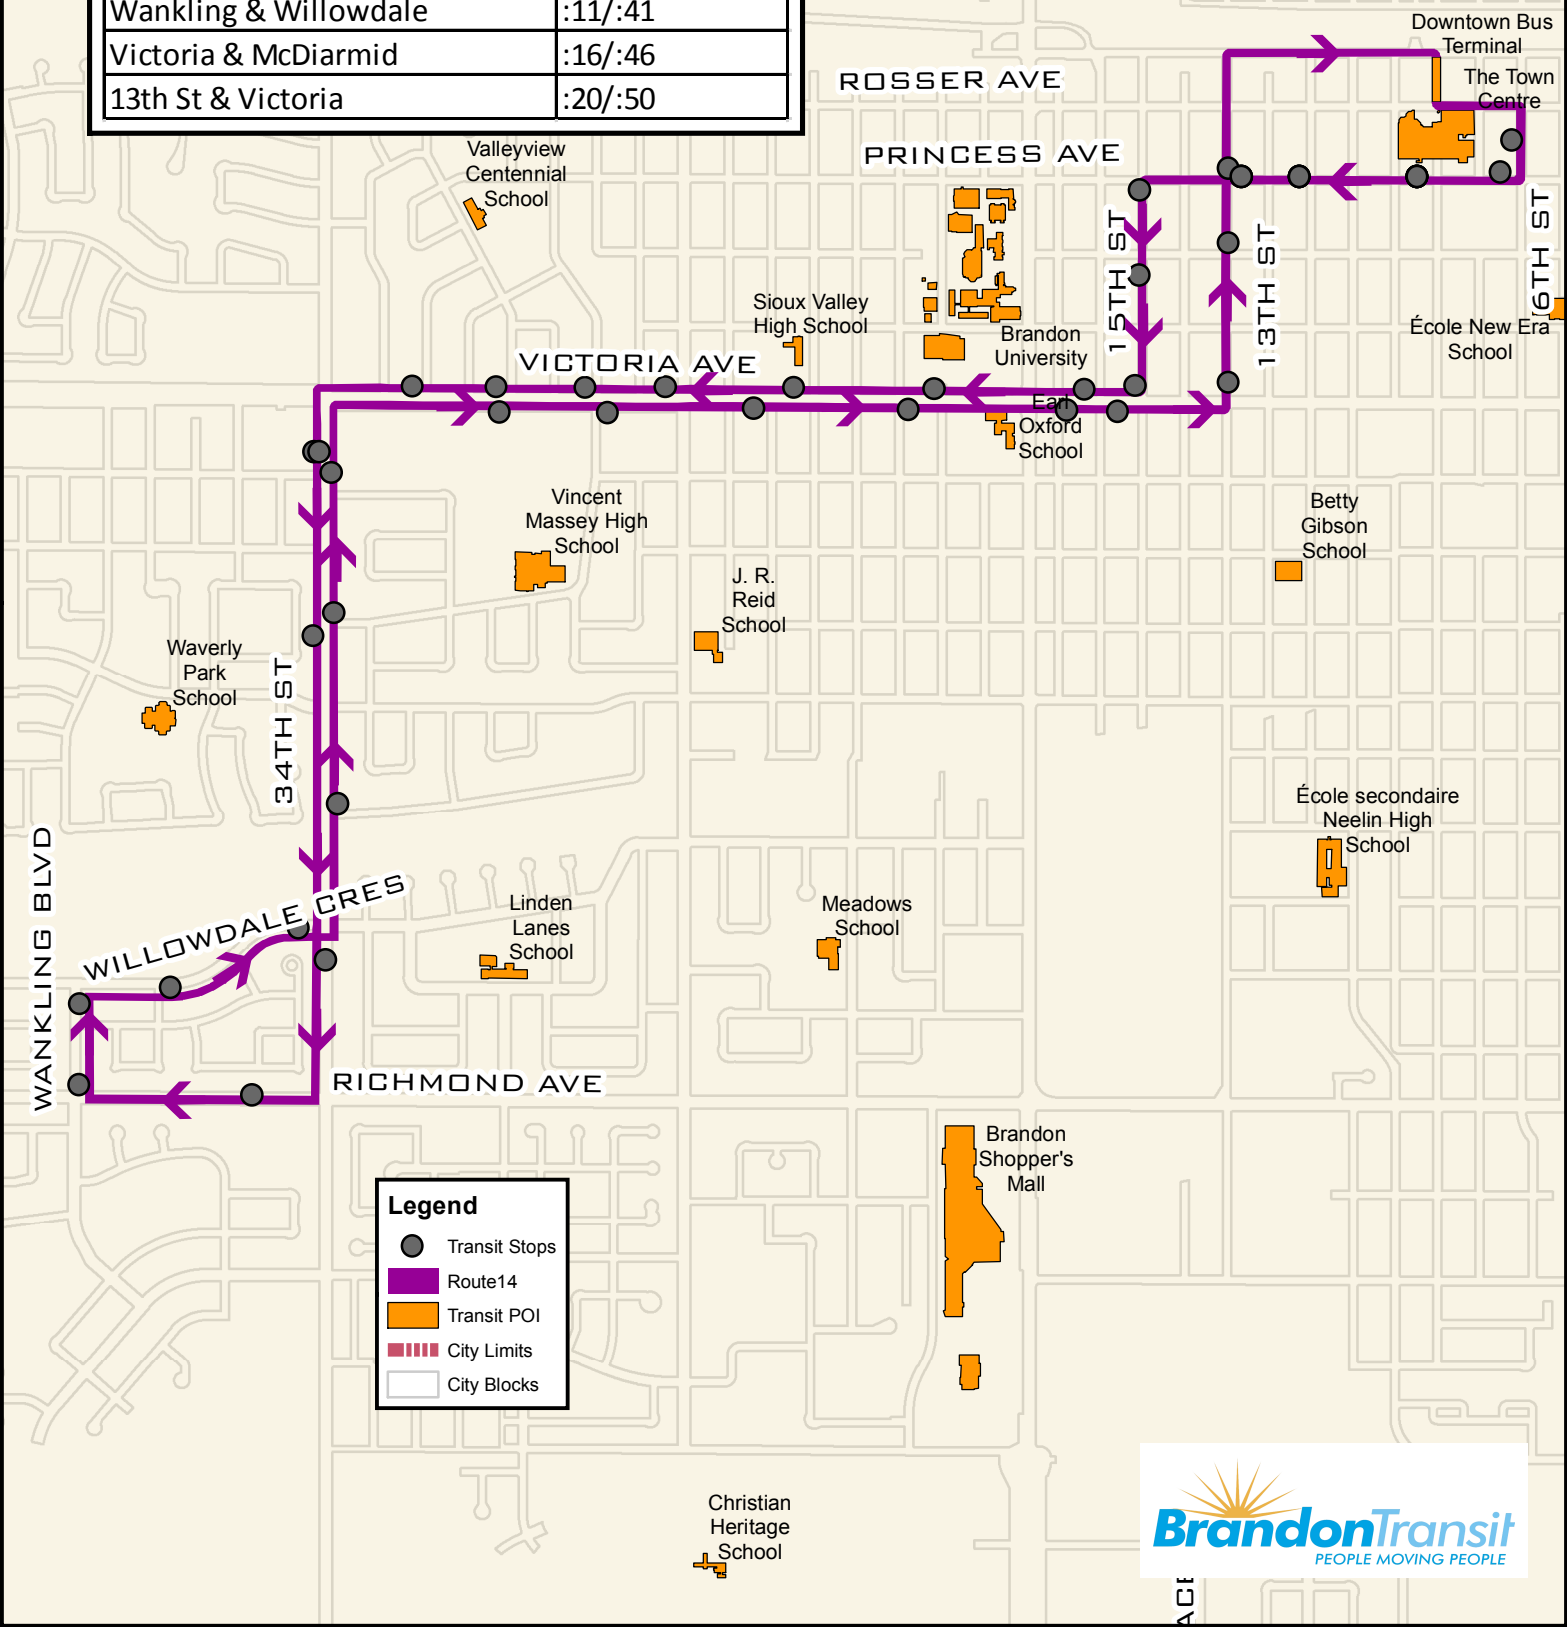

ROUTE 14 Victoria West	
Stop	Time
Hobbs Manor	:03/:33
BU Victoria & 20th	:05/:35
34th & Victoria Ave	:08/:38
Wankling & Willowdale	:11/:41
Victoria & McDiarmid	:16/:46
13th St & Victoria	:20/:50

Legend

- Transit Stops
- Route 14
- Transit POI
- City Limits
- City Blocks

Christian
Heritage
School