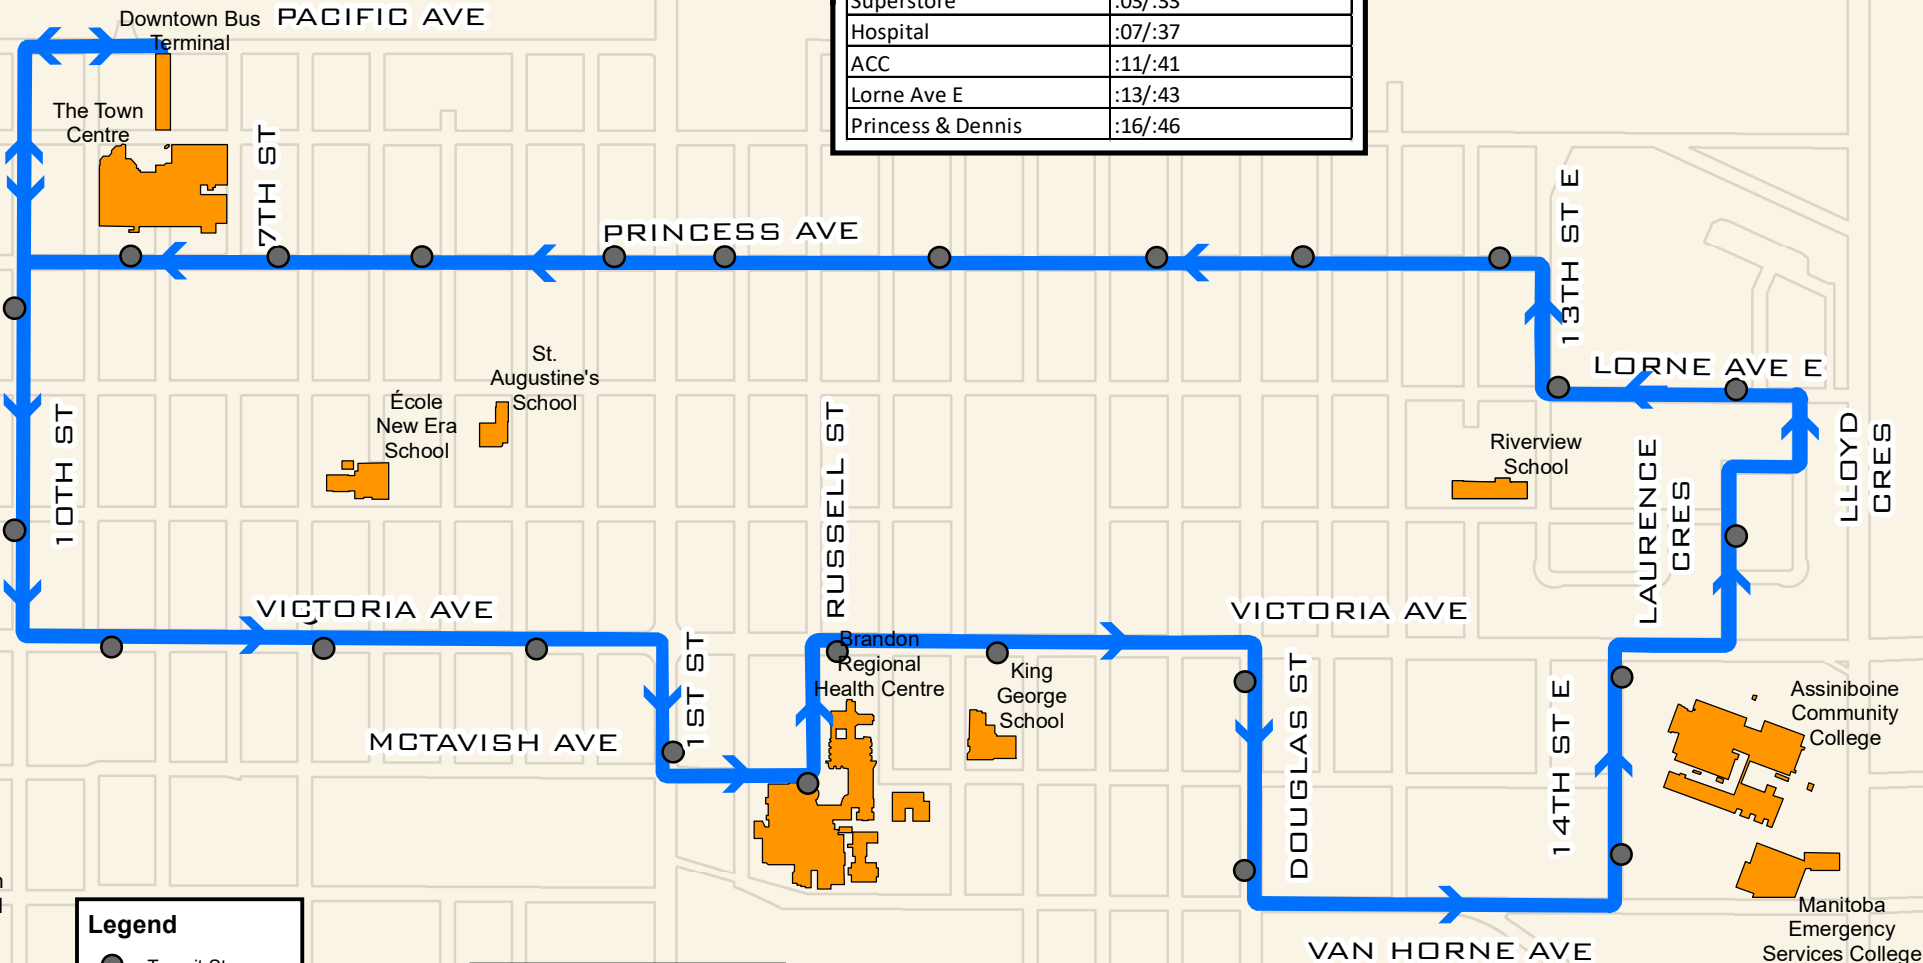

| Route 15<br>East-Hospital/ACC |         |
|-------------------------------|---------|
| Stop                          | Time    |
| Superstore                    | :03/:33 |
| Hospital                      | :07/:37 |
| ACC                           | :11/:41 |
| Lorne Ave E                   | :13/:43 |
| Princess & Dennis             | :16/:46 |

Active As of July 31 2017

**Legend**

- Transit Stops
- Route 15
- Transit POI
- City Blocks
- Assiniboine River