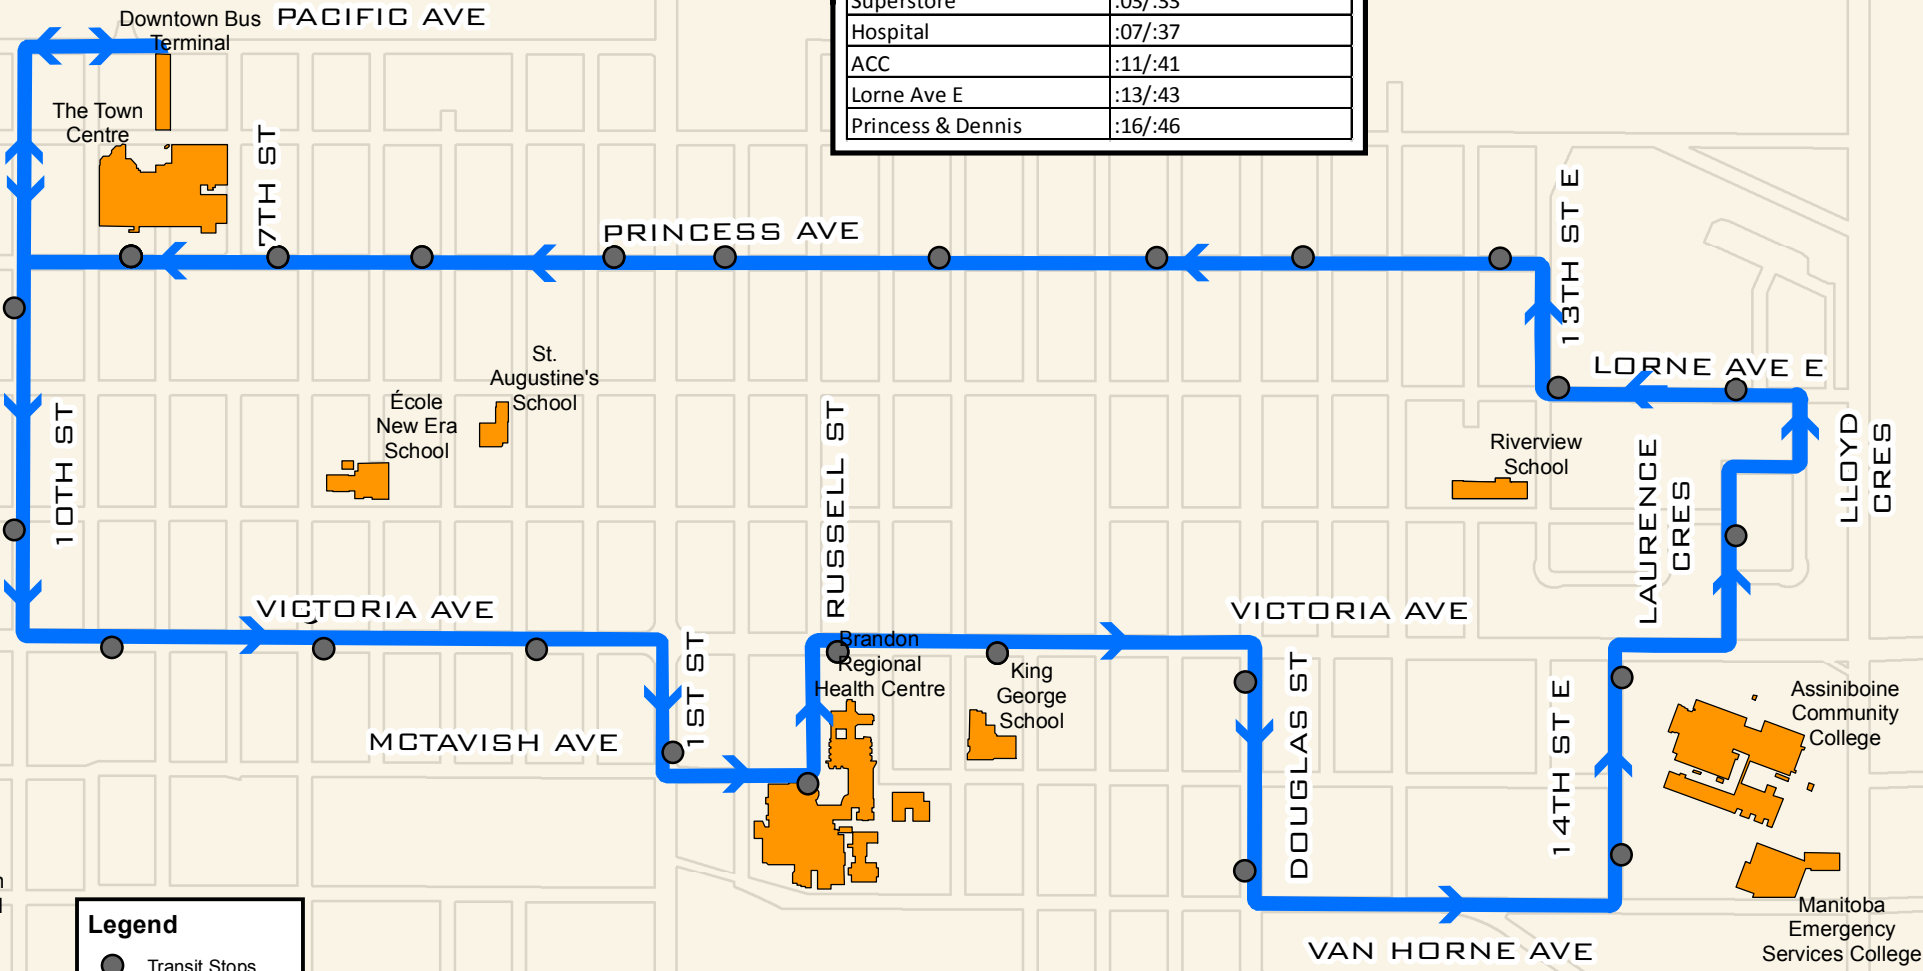

Route 15 East-Hospital/ACC	
Stop	Time
Superstore	:03/:33
Hospital	:07/:37
ACC	:11/:41
Lorne Ave E	:13/:43
Princess & Dennis	:16/:46

**Legend**

- Transit Stops
- Route 15
- Transit POI
- City Blocks
- Assiniboine River