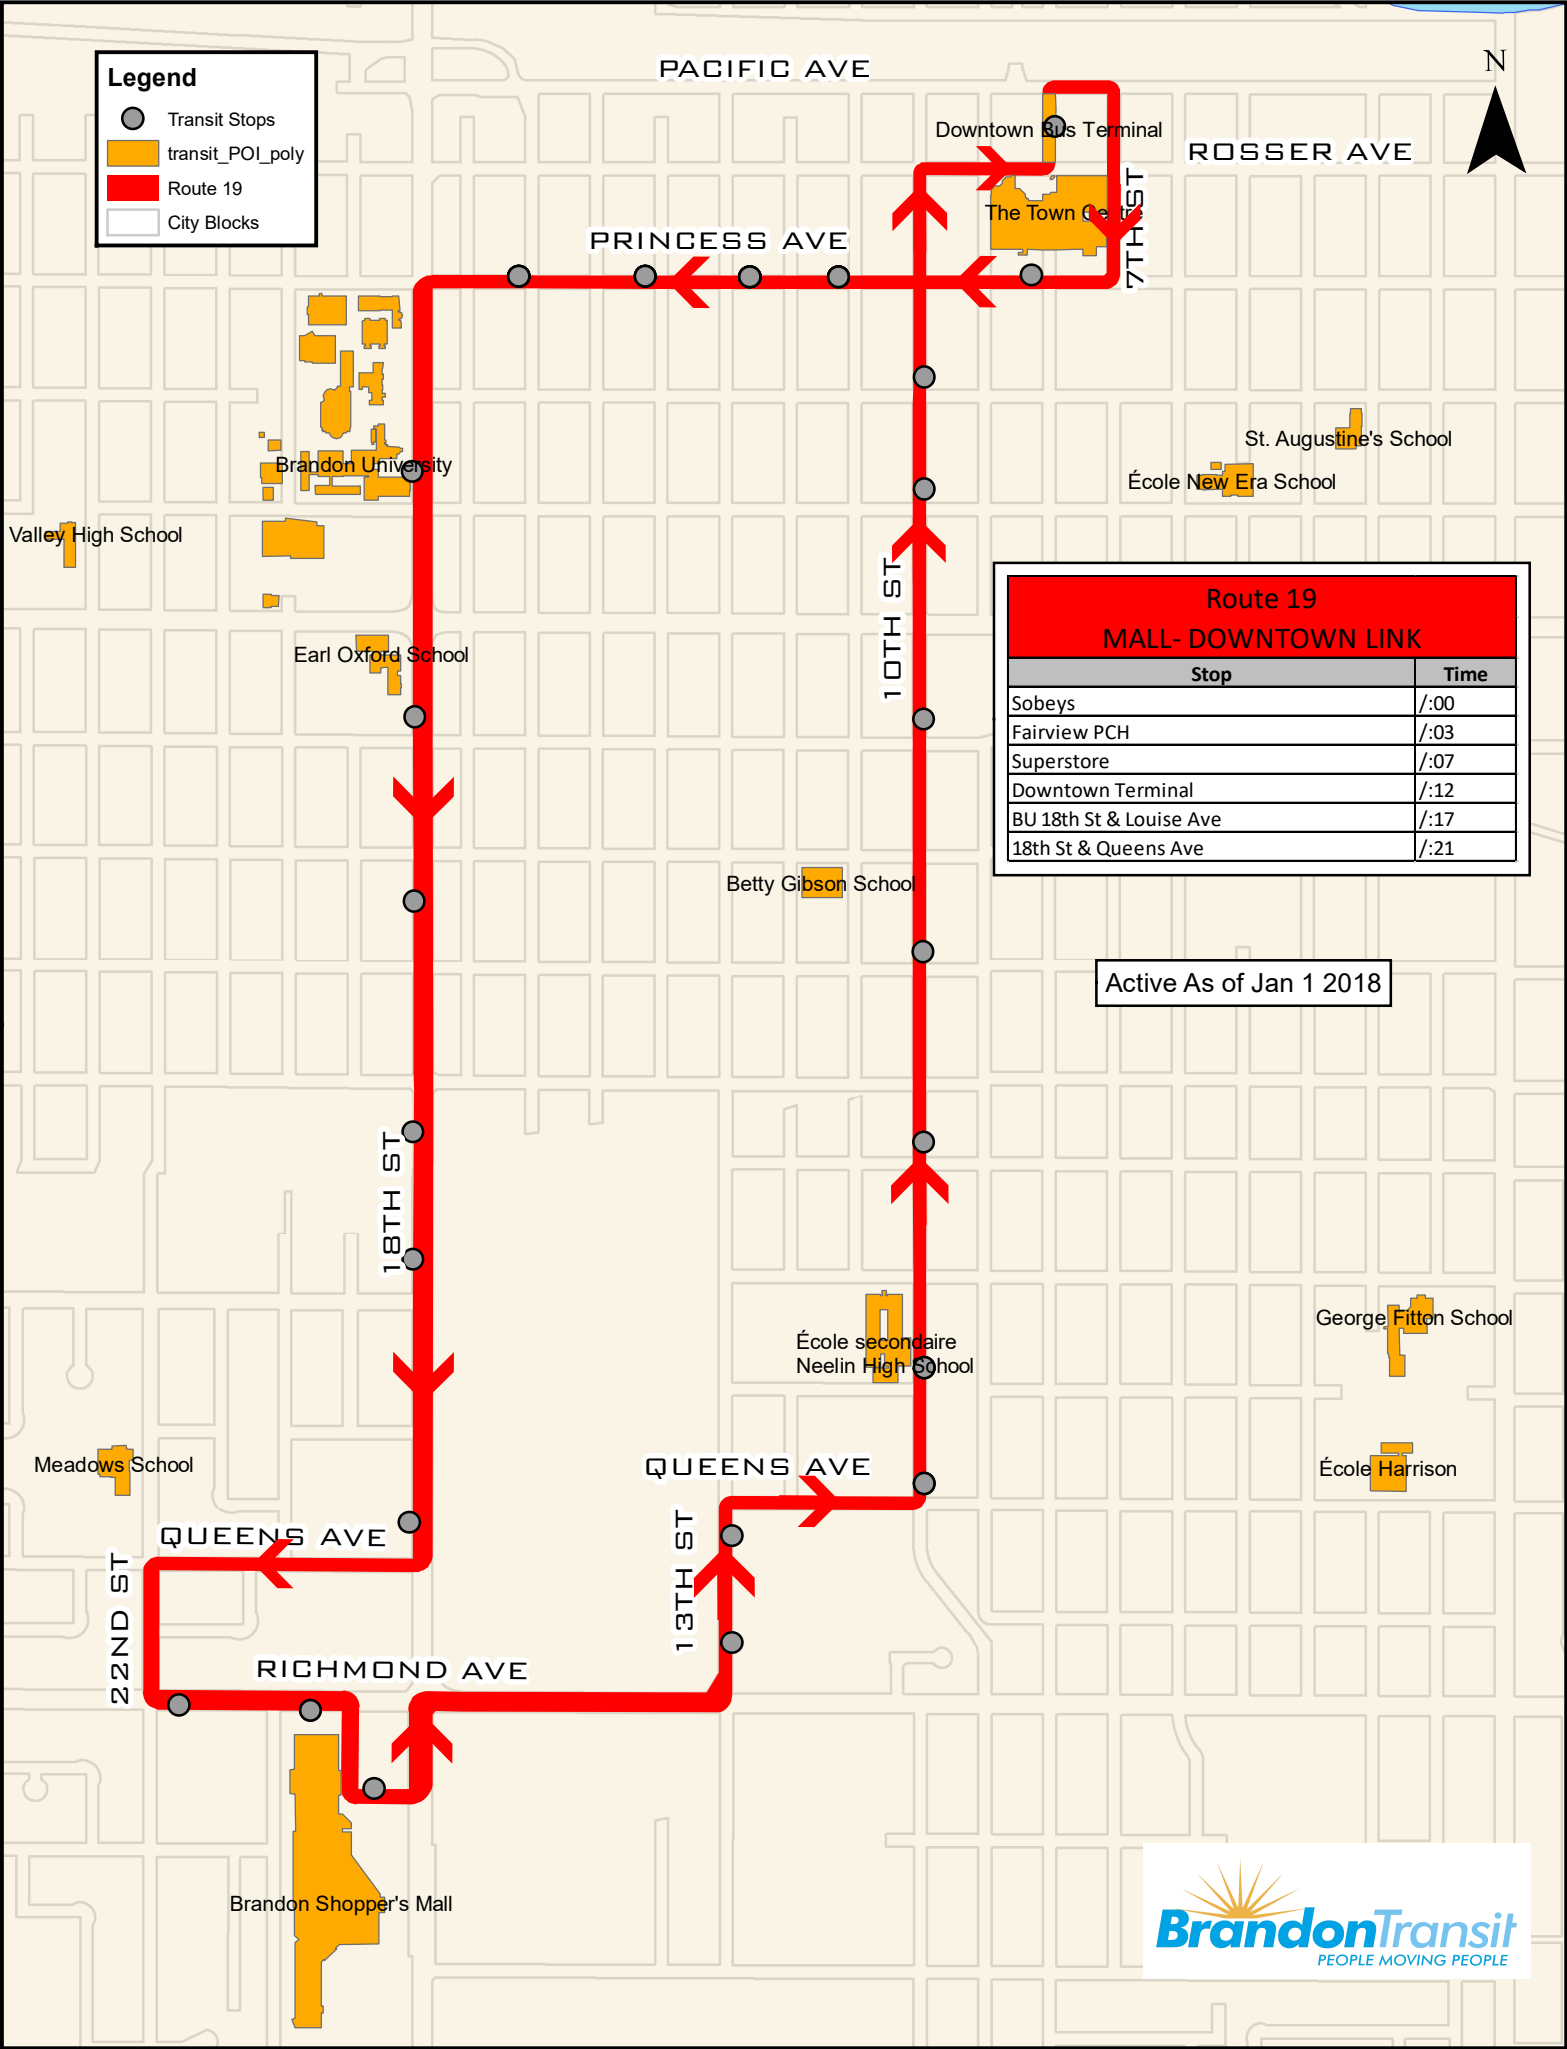

Legend

- Transit Stops
- transit_POI_poly
- Route 19
- City Blocks

Route 19 MALL- DOWNTOWN LINK	
Stop	Time
Sobeys	/:00
Fairview PCH	/:03
Superstore	/:07
Downtown Terminal	/:12
BU 18th St & Louise Ave	/:17
18th St & Queens Ave	/:21