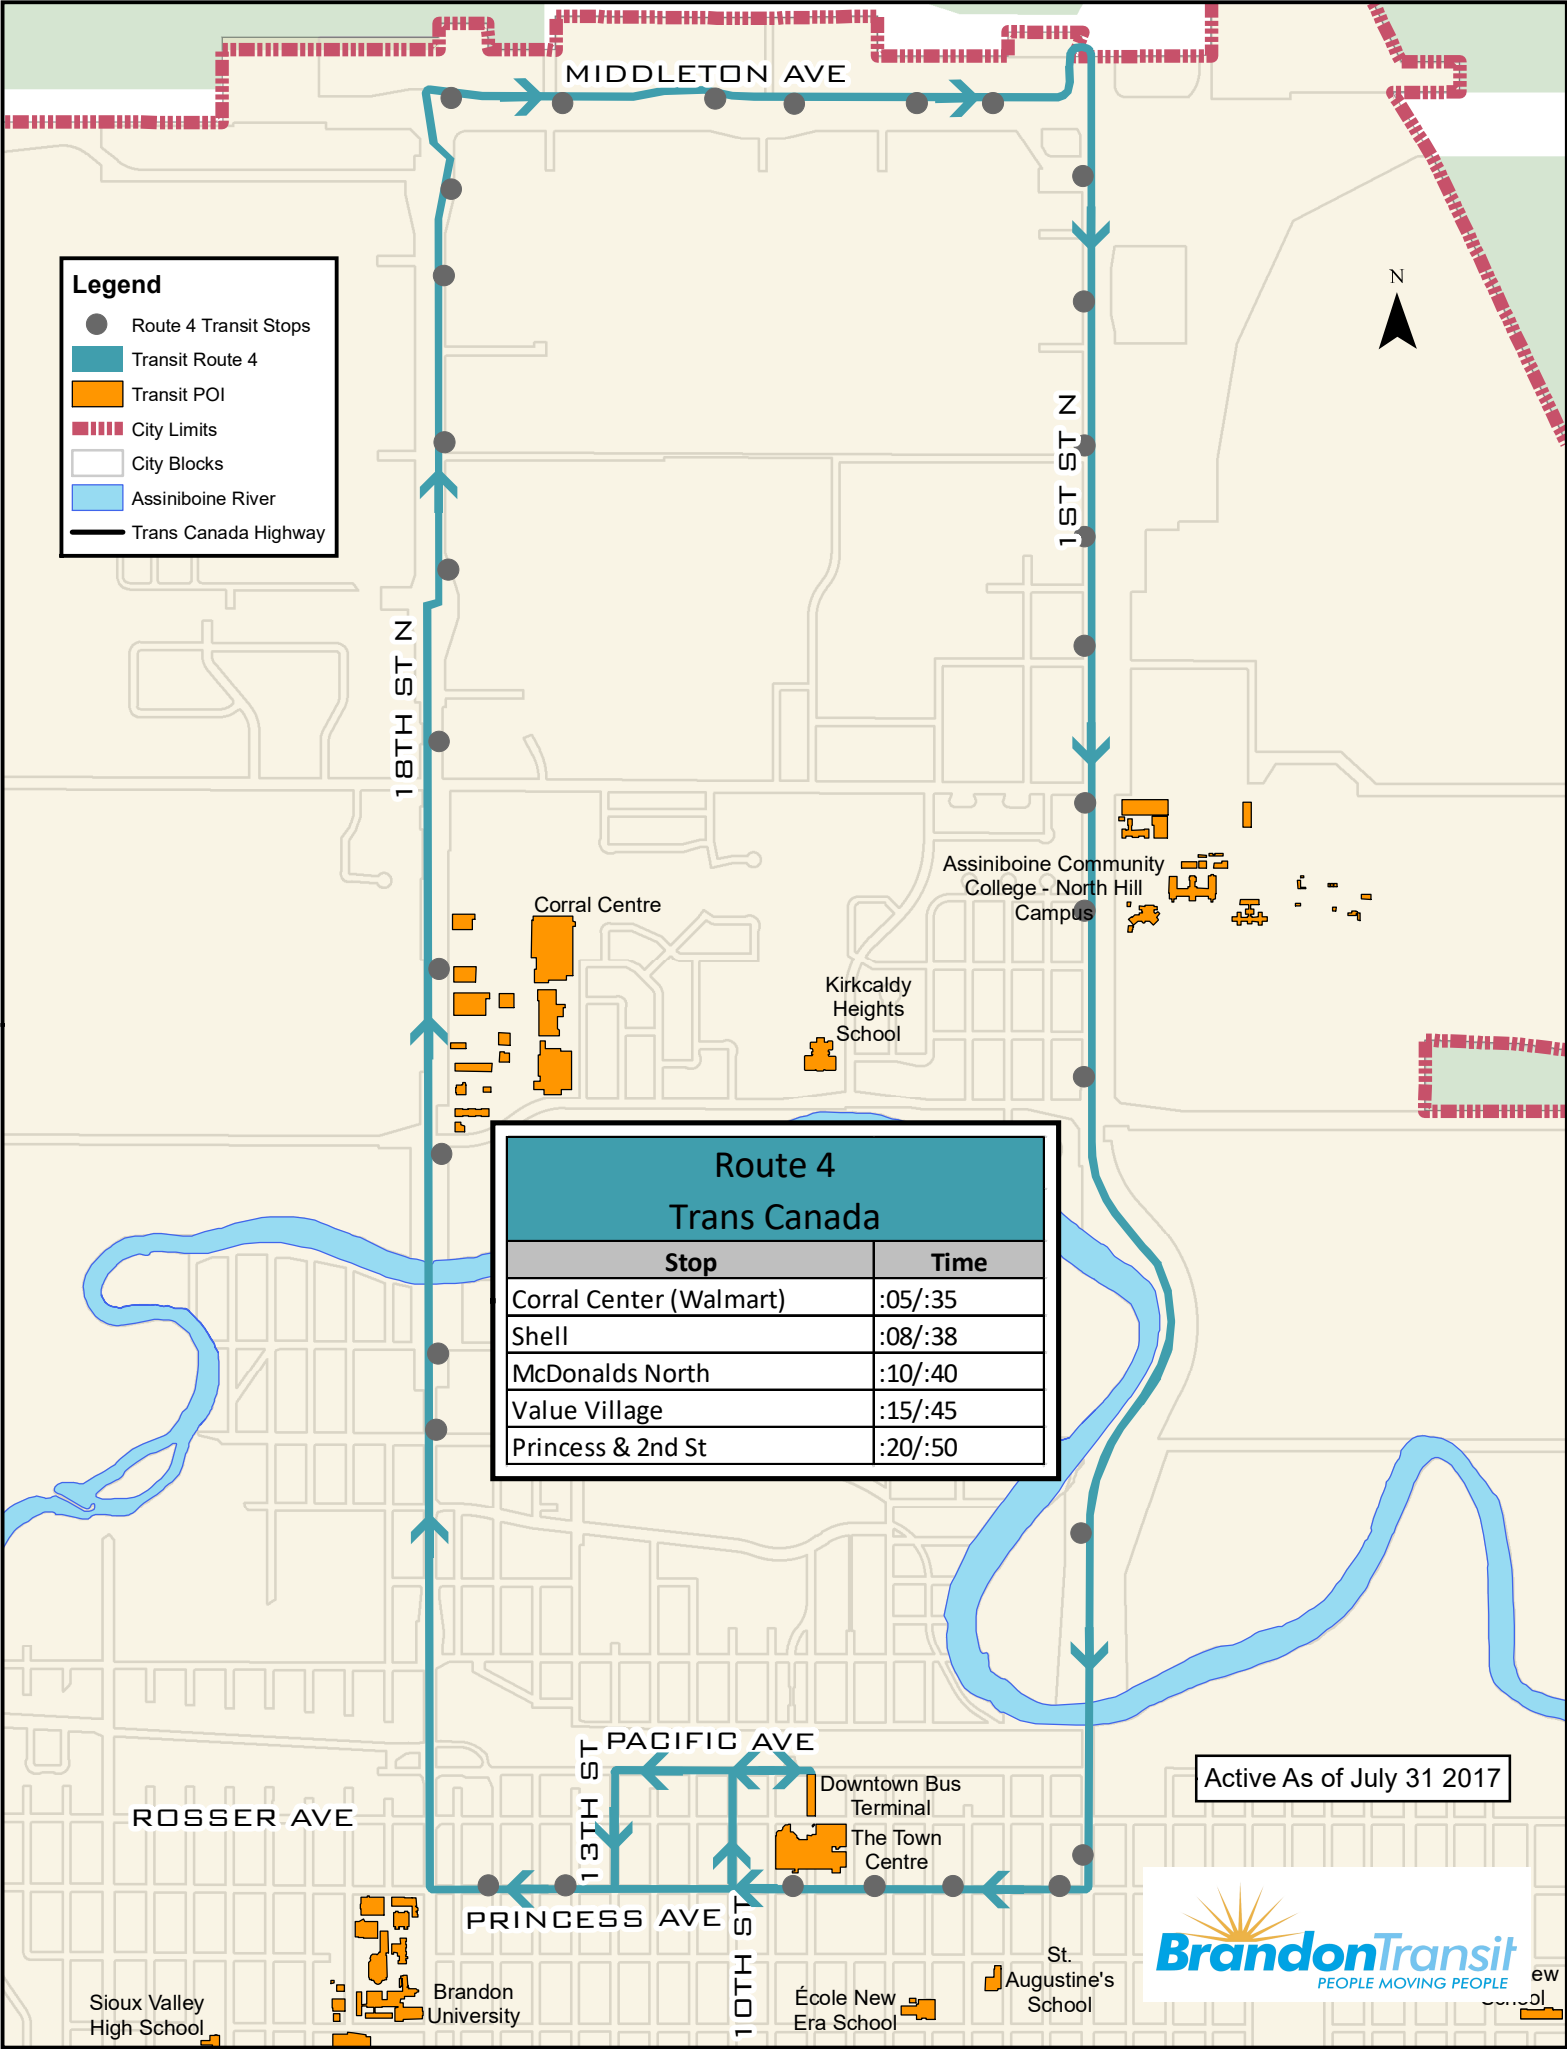

Legend

- Route 4 Transit Stops
- ▬ Transit Route 4
- Transit POI
- ▬ City Limits
- City Blocks
- ▬ Assiniboine River
- ▬ Trans Canada Highway

Route 4 Trans Canada	
Stop	Time
Corral Center (Walmart)	:05/:35
Shell	:08/:38
McDonalds North	:10/:40
Value Village	:15/:45
Princess & 2nd St	:20/:50

Active As of July 31 2017

Sioux Valley High School

Brandon University

École New Era School

St. Augustine's School

Downtown Bus Terminal
The Town Centre

PACIFIC AVE
13TH ST
10TH ST
PRINCESS AVE

ROSSER AVE

Corral Centre

Kirkcaldy Heights School

Assiniboine Community College - North Hill Campus

MIDDLETON AVE

18TH ST N

1ST ST N

Route 4

Trans Canada