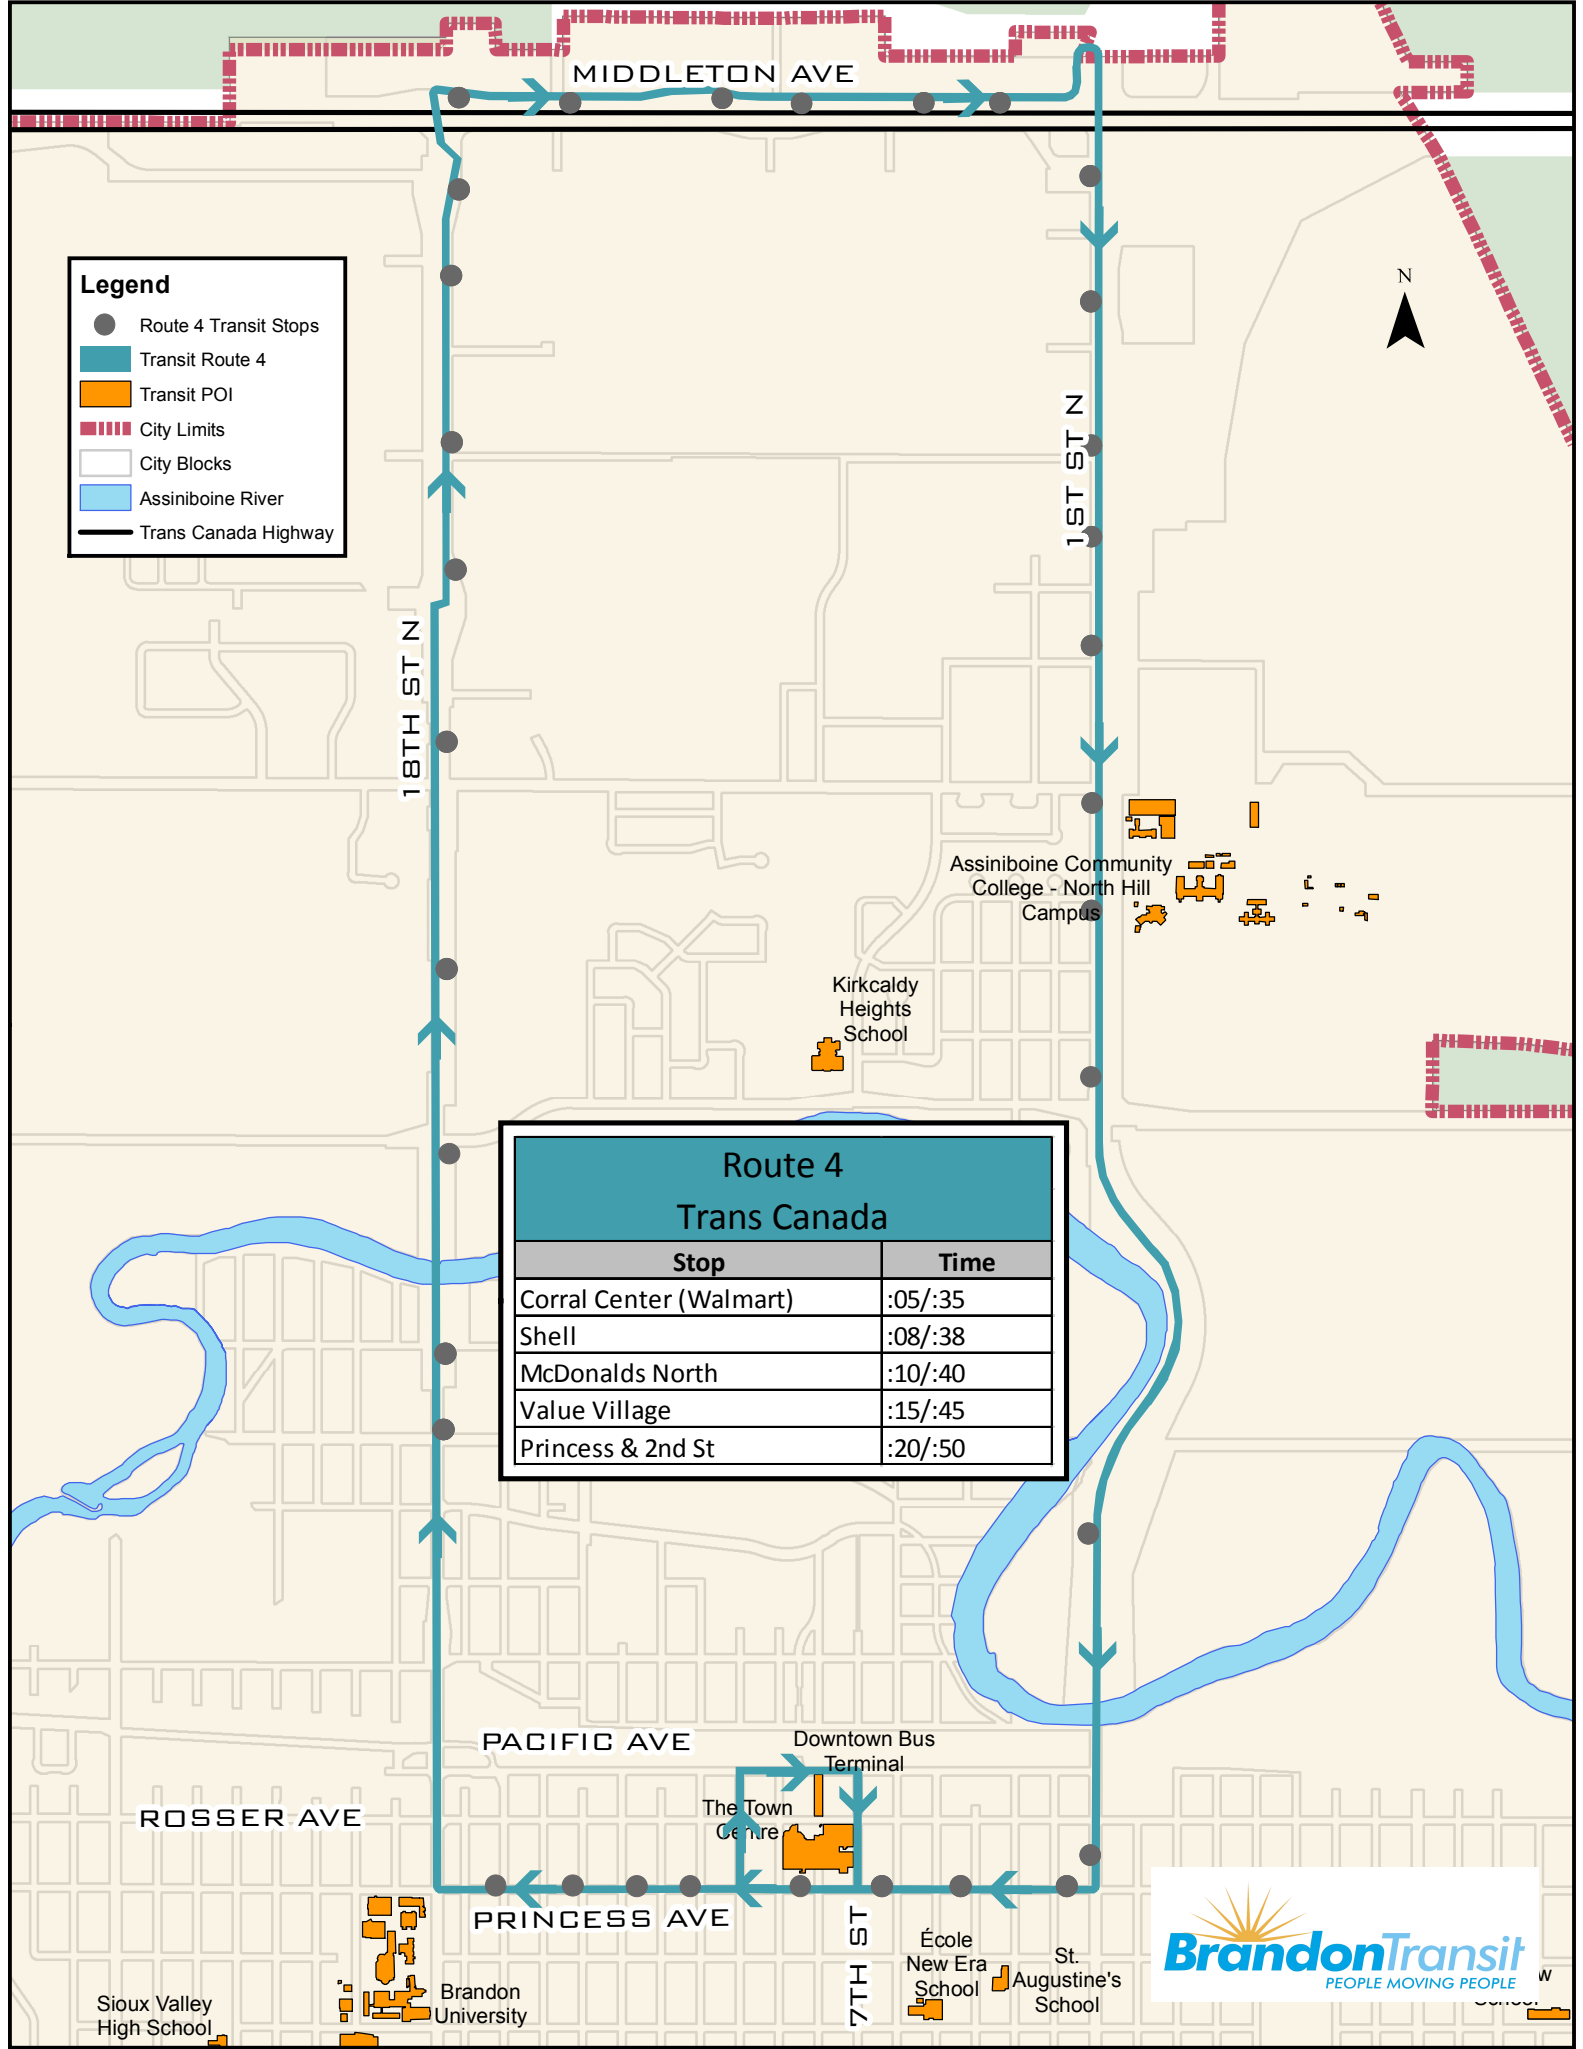

**Legend**

- Route 4 Transit Stops
- ▬ Transit Route 4
- Transit POI
- ▬ City Limits
- City Blocks
- ▬ Assiniboine River
- ▬ Trans Canada Highway

Route 4 Trans Canada	
Stop	Time
Corral Center (Walmart)	:05/:35
Shell	:08/:38
McDonalds North	:10/:40
Value Village	:15/:45
Princess & 2nd St	:20/:50

Sioux Valley High School

Brandon University

École New Era School

St. Augustine's School

The Town Centre

Downtown Bus Terminal

PACIFIC AVE

ROSSER AVE

PRINCESS AVE

7TH ST

1ST ST N

18TH ST N

MIDDLETON AVE

Assiniboine Community College - North Hill Campus

Kirkcaldy Heights School