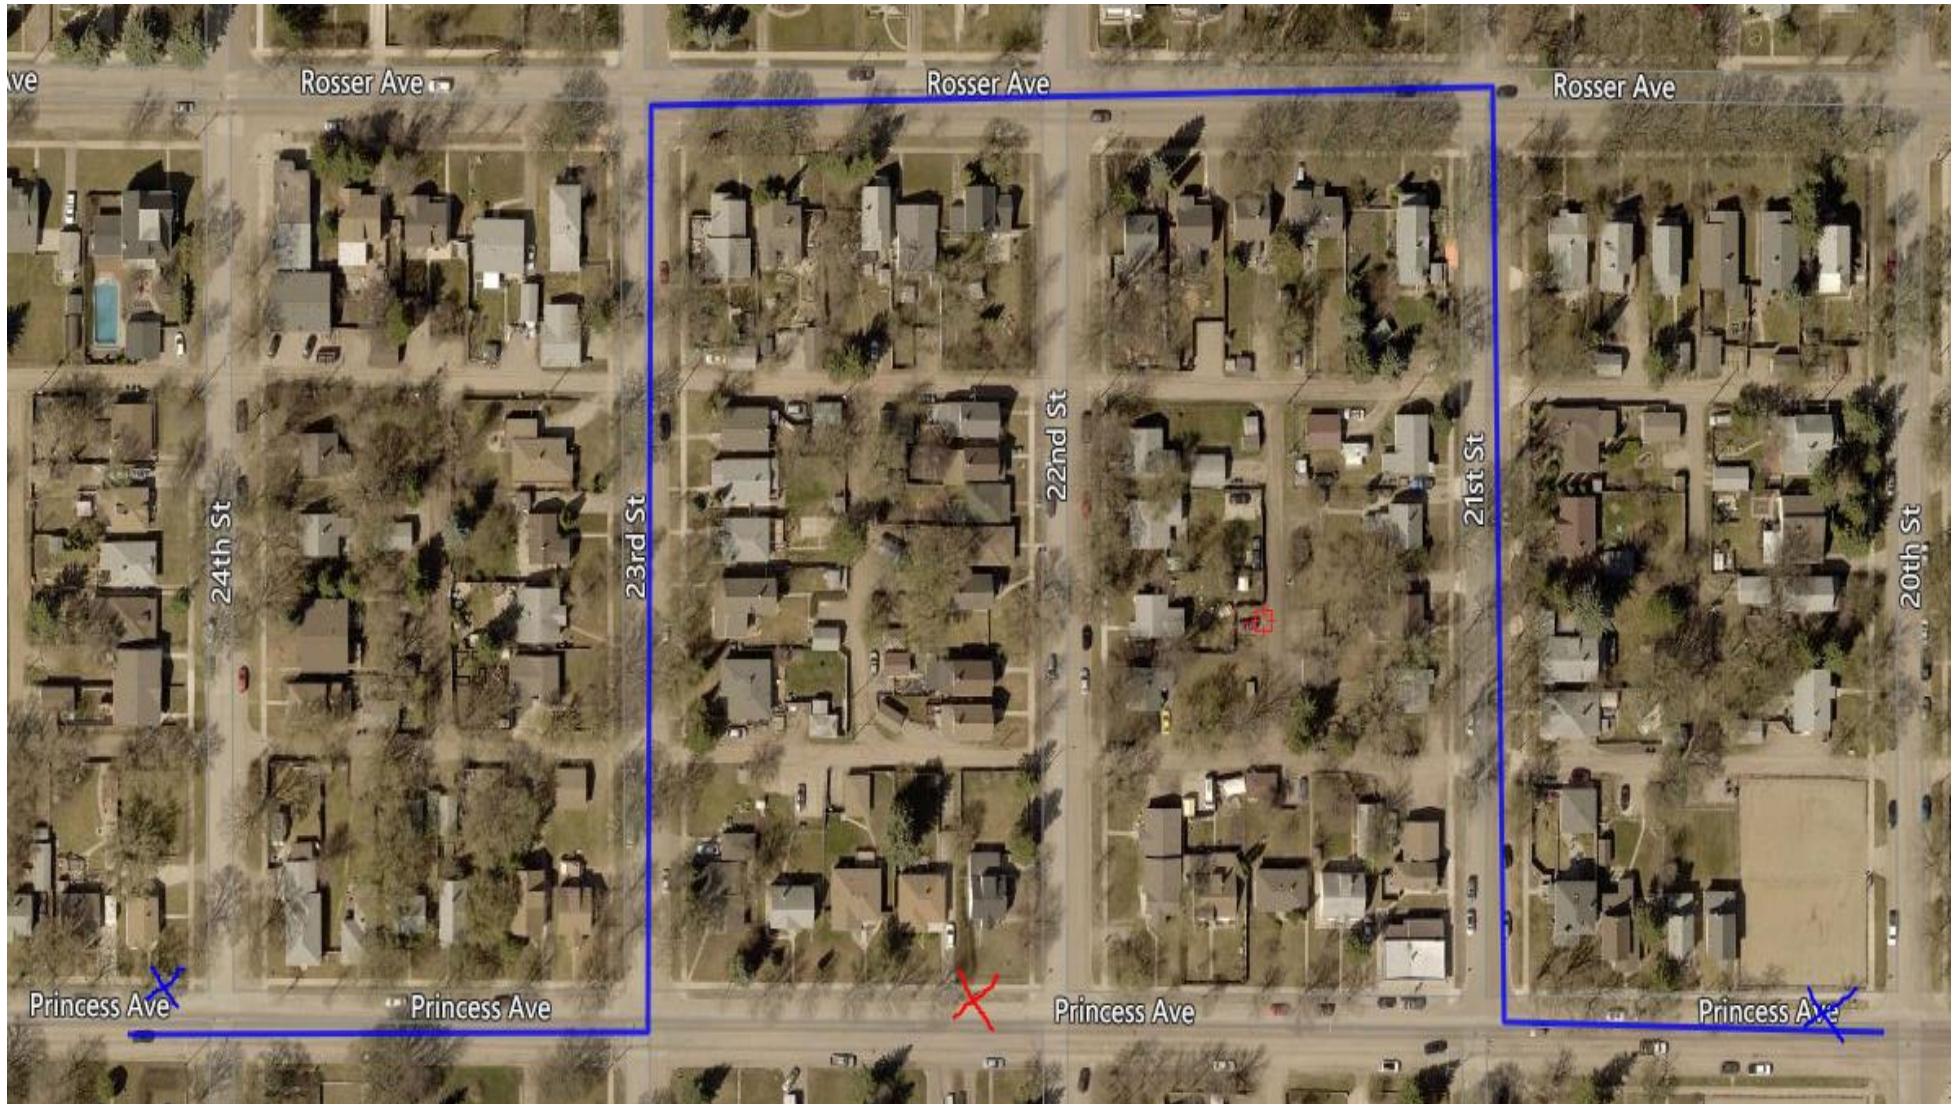

Route 22 – 1st Street South Detour

State date - June 30, 2020 at 6:00 am. End date – July 7, 2020 at midnight.

- The blue line indicates the detour.
- The blue X indicates temporary bus stops or the next closest stop.
- The red X indicates closed bus stops.