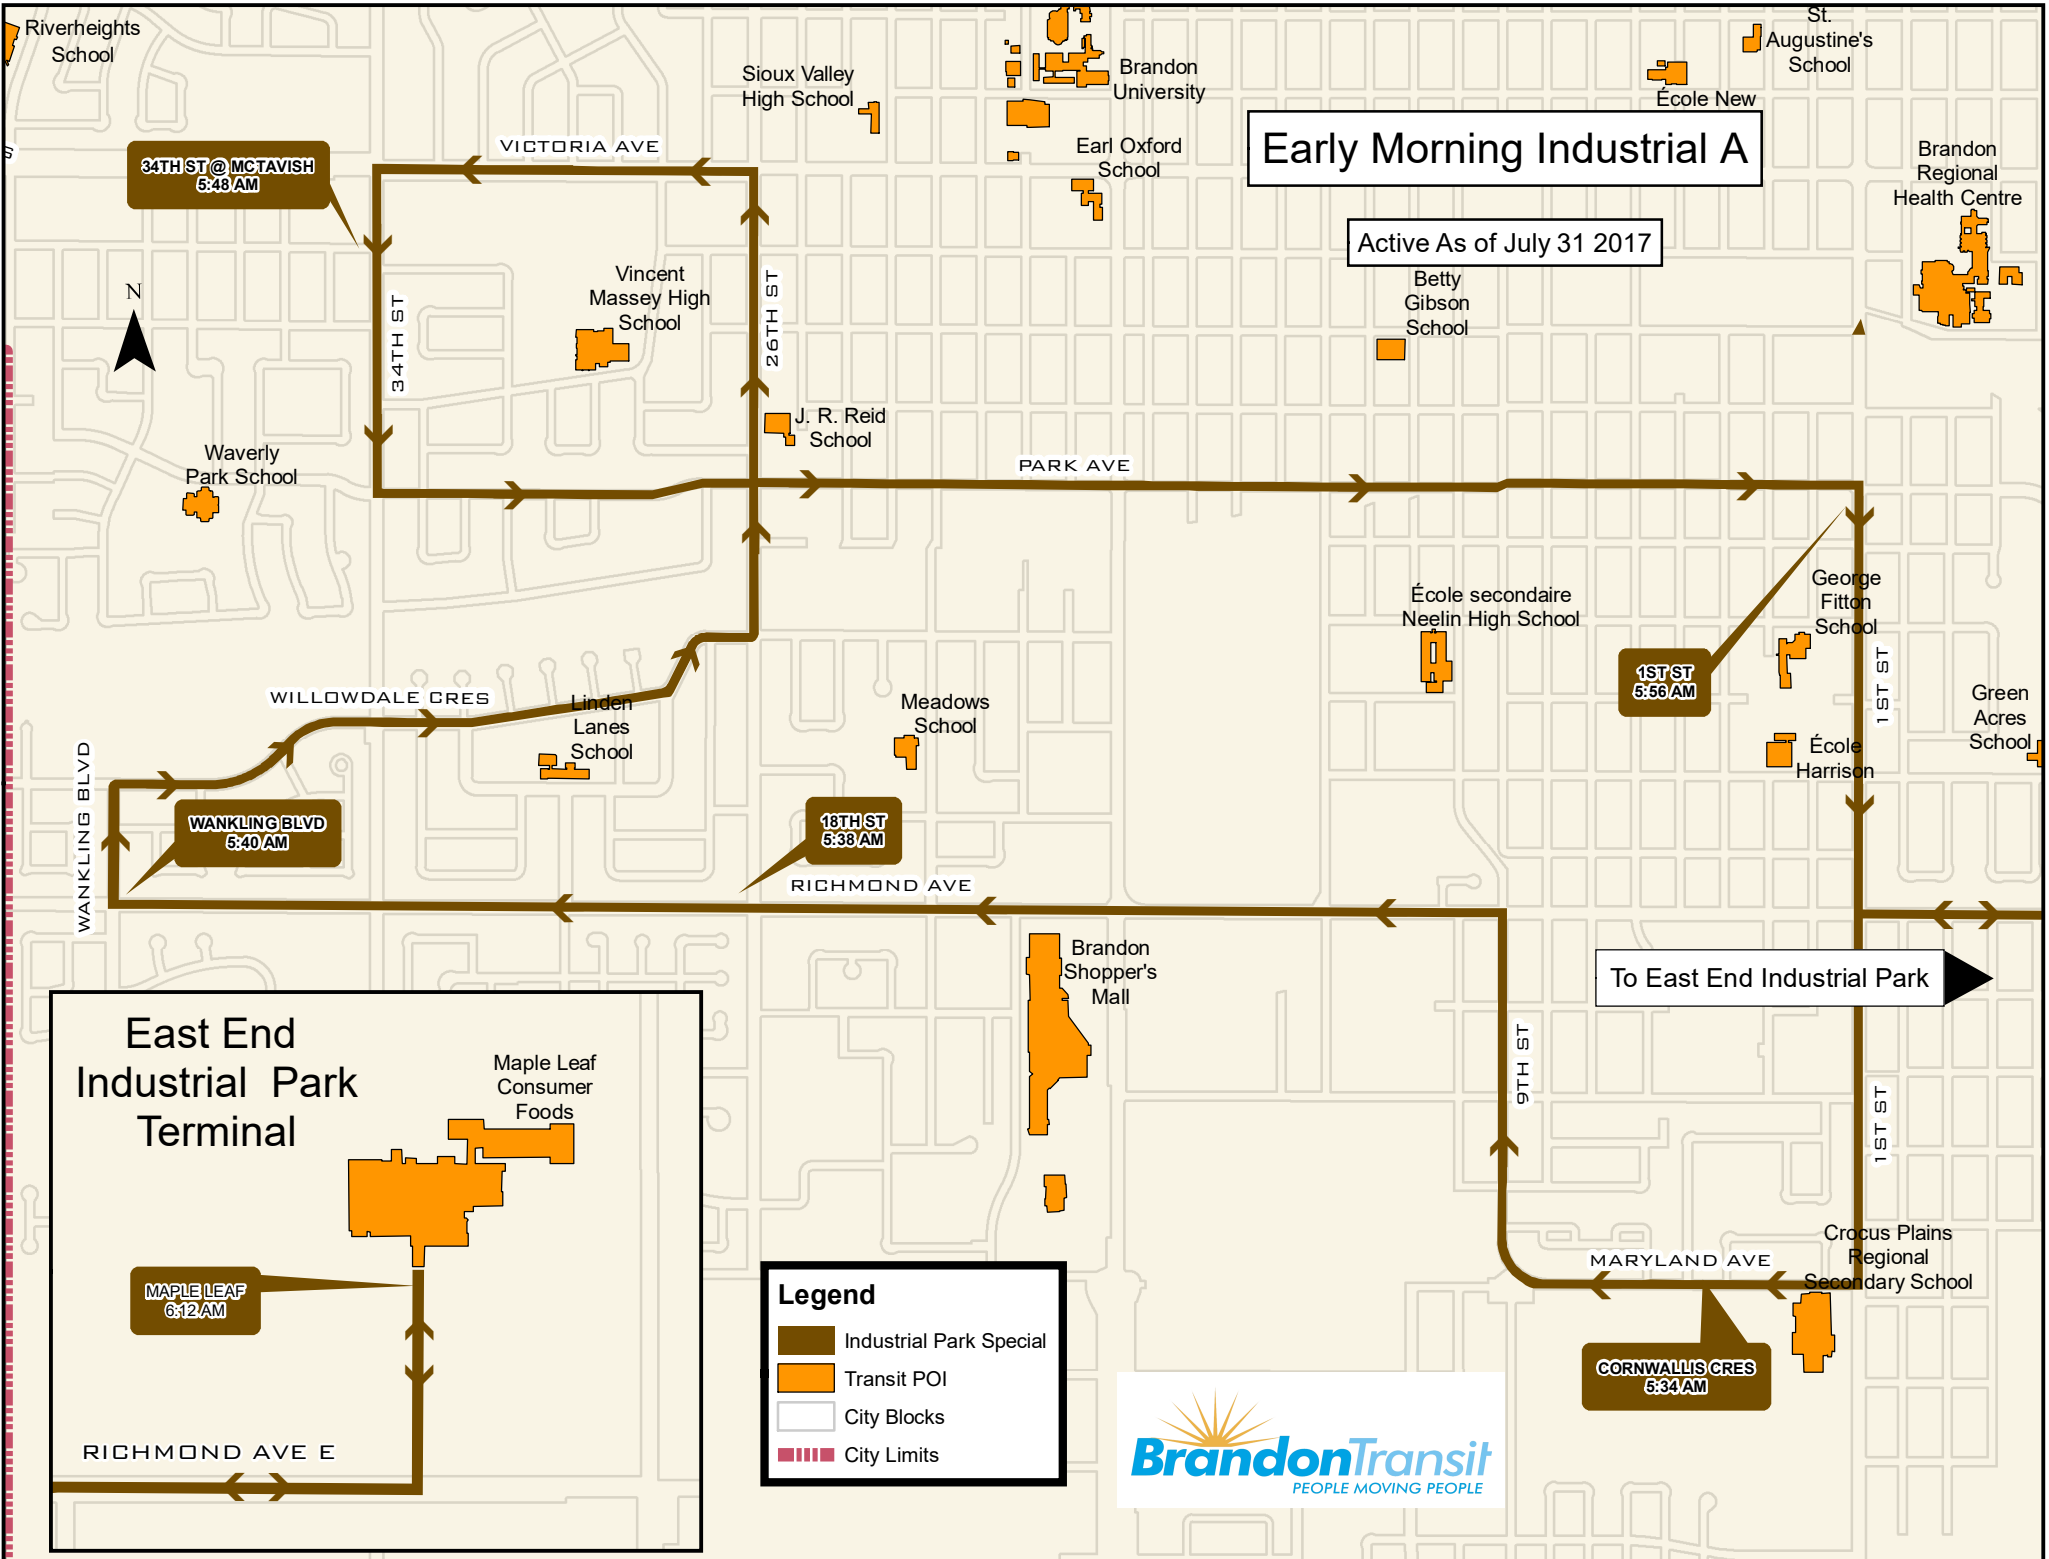

# Early Morning Industrial A

Active As of July 31 2017

34TH ST @ MCTAVISH  
5:48 AM

WANKLING BLVD  
5:40 AM

18TH ST  
5:38 AM

1ST ST  
5:56 AM

MAPLE LEAF  
6:12 AM

CORNWALLIS CRES  
5:34 AM

### East End Industrial Park Terminal

Maple Leaf Consumer Foods

RICHMOND AVE E

Riverheights School

Sioux Valley High School

Brandon University

St. Augustine's School

École New

Brandon Regional Health Centre

Vincent Massey High School

Earl Oxford School

Betty Gibson School

Waverly Park School

J. R. Reid School

PARK AVE

École secondaire Neelin High School

George Fittan School

Green Acres School

WILLOWDALE CRES

Linden Lanes School

Meadows School

École Harrison

WANKLING BLVD

RICHMOND AVE