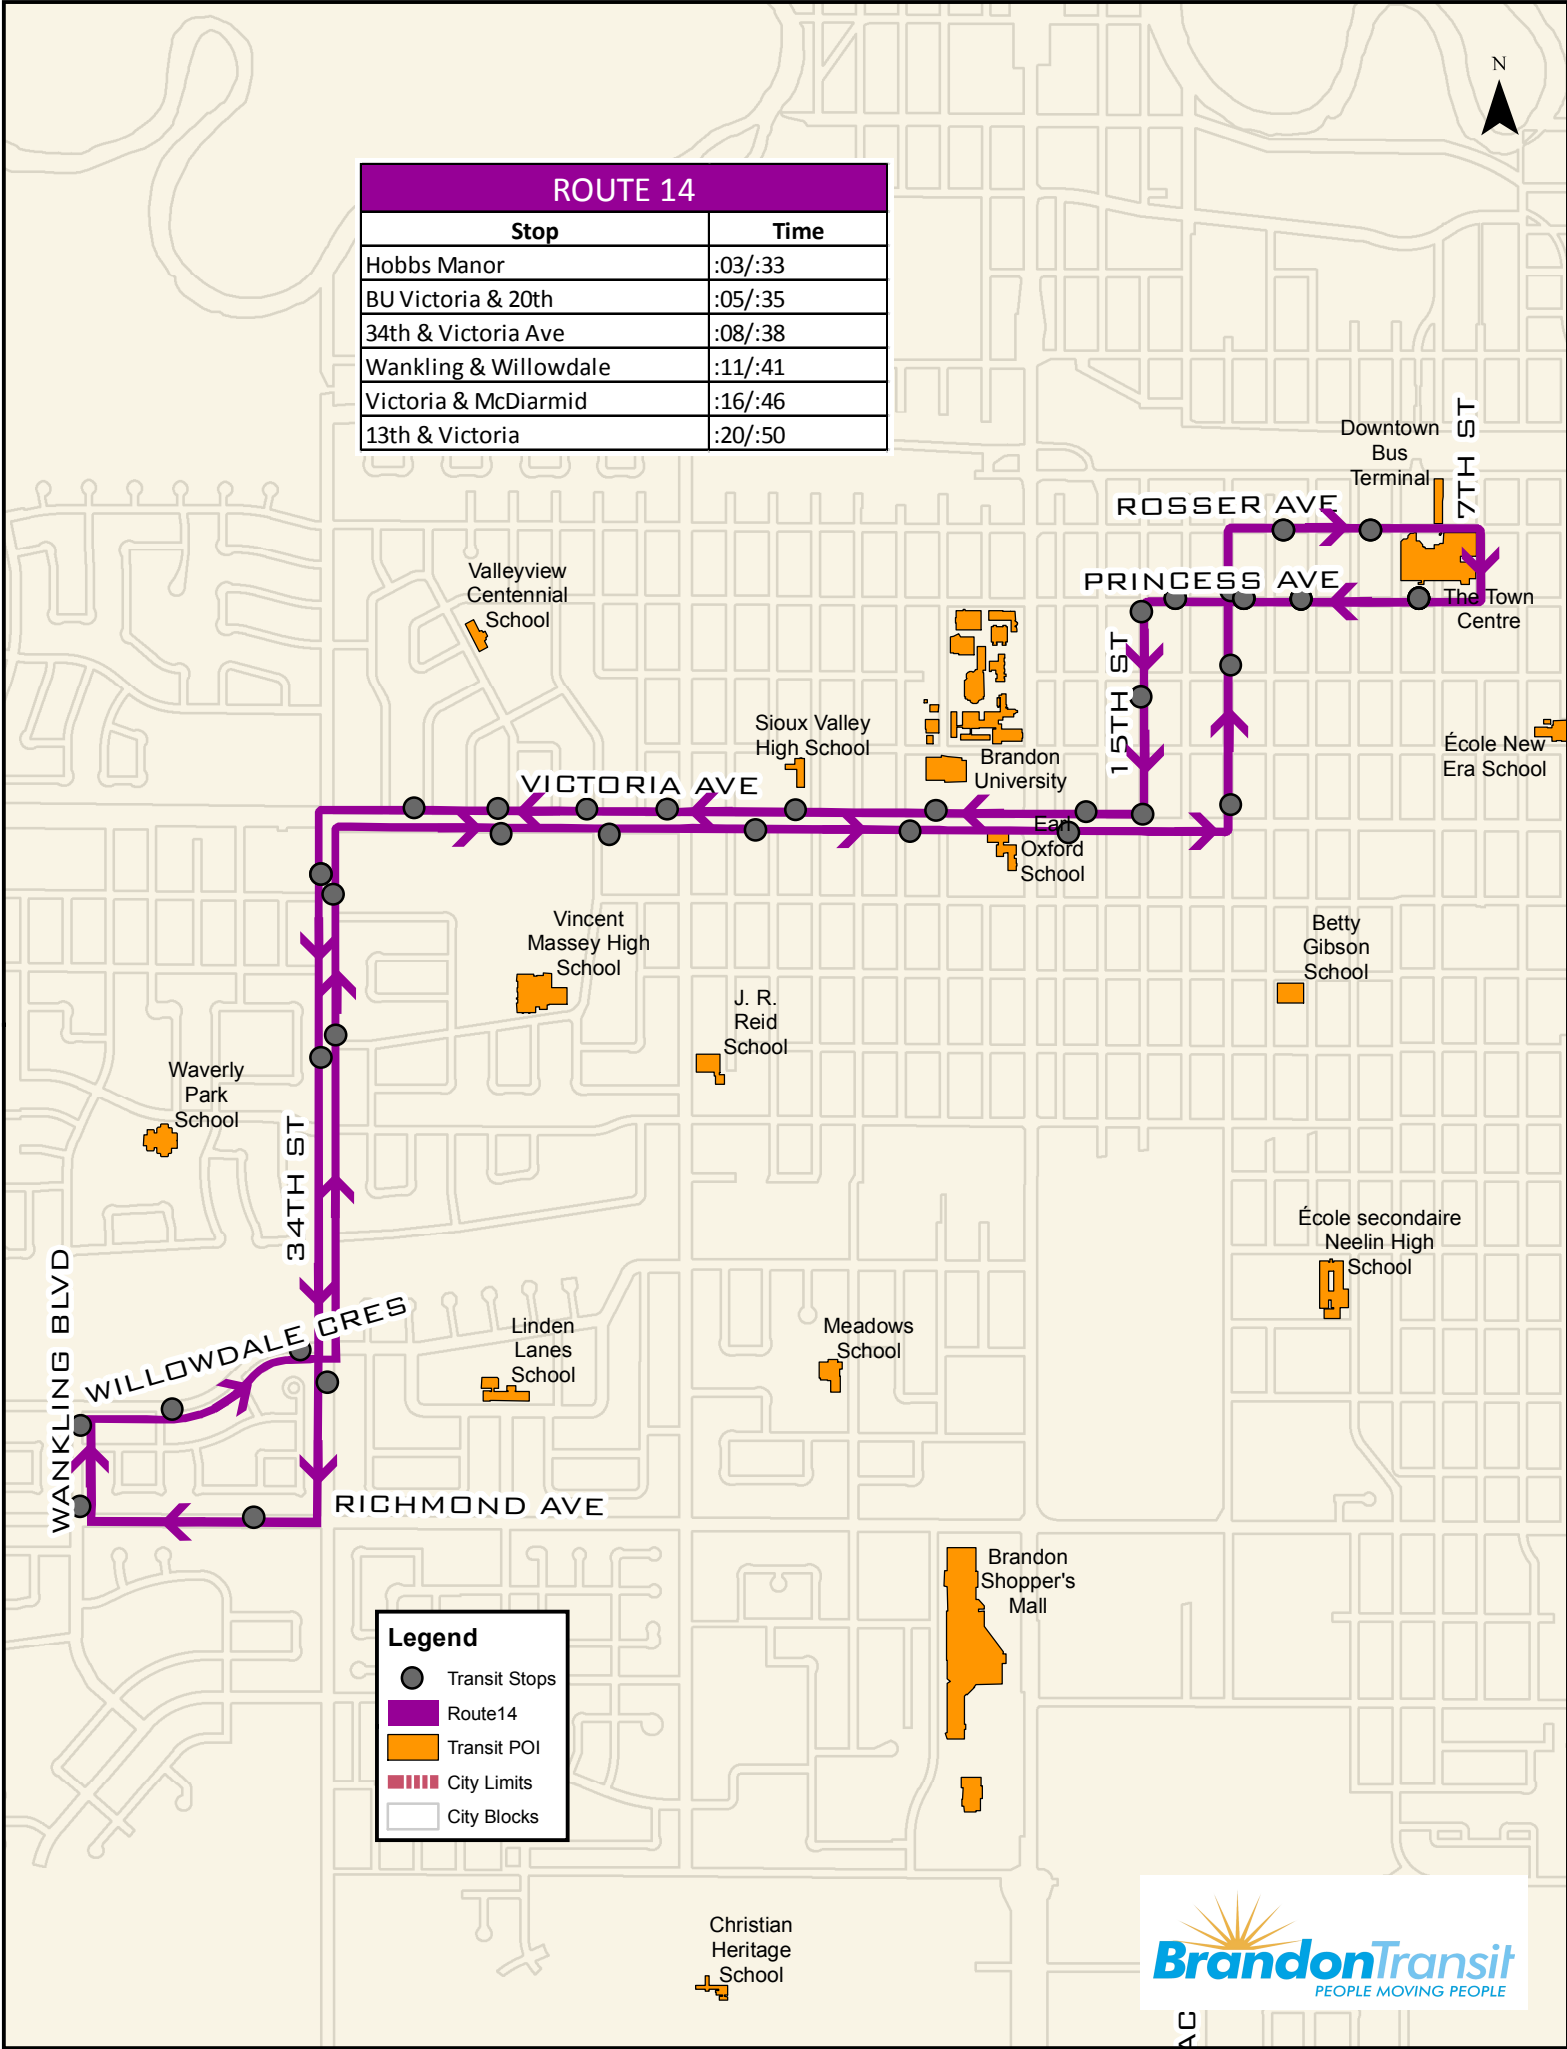

ROUTE 14	
Stop	Time
Hobbs Manor	:03/:33
BU Victoria & 20th	:05/:35
34th & Victoria Ave	:08/:38
Wankling & Willowdale	:11/:41
Victoria & McDiarmid	:16/:46
13th & Victoria	:20/:50

Legend

-  Transit Stops
-  Route14
-  Transit POI
-  City Limits
-  City Blocks