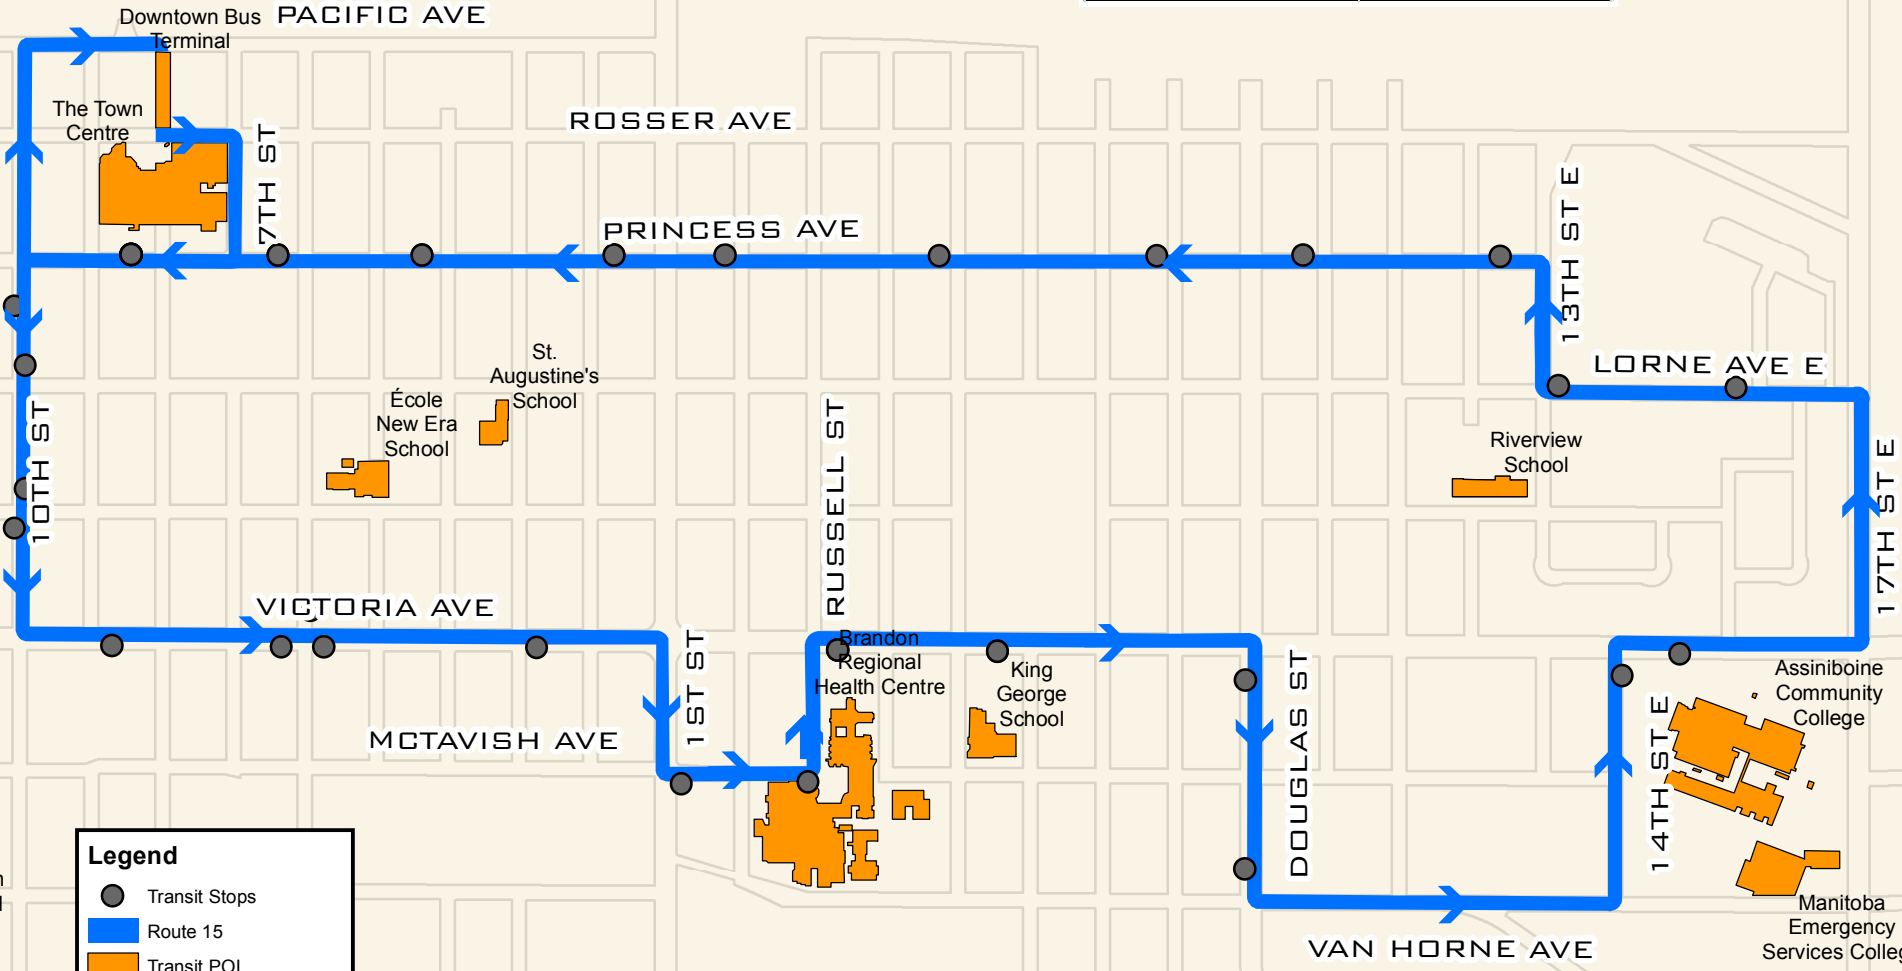

Route 15	
Stop	Time
Superstore	:03/:33
Hospital	:07/:37
ACC	:10/:40
Lorne Ave E	:12/:42
Princess & Dennis	:15/:45

**Legend**

- Transit Stops
- Route 15
- Transit POI
- ▬ City Limits
- City Blocks
- Assiniboine River
- Trans Canada Highway