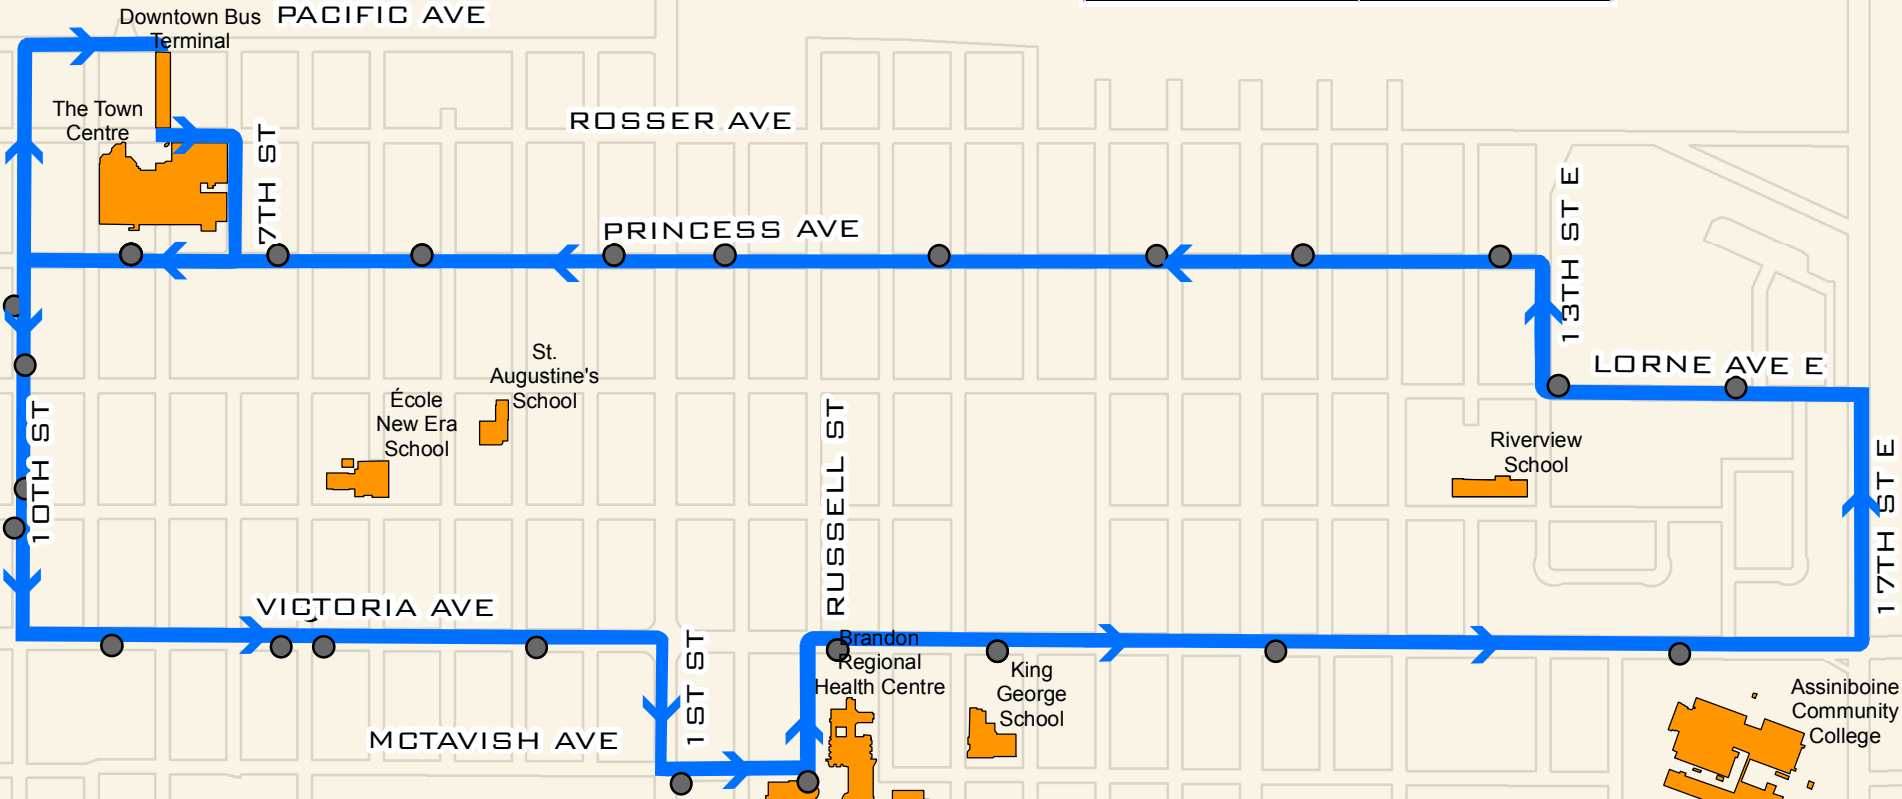

Route 15	
Stop	Time
Superstore	:03/:33
Hospital	:07/:37
ACC	:10/:40
Lorne Ave E	:12/:42
Princess & Dennis	:15/:45

Legend

- Transit Stops
- Route 15
- Transit POI
- ▬ City Limits
- City Blocks
- ▬ Assiniboine River
- ▬ Trans Canada Highway