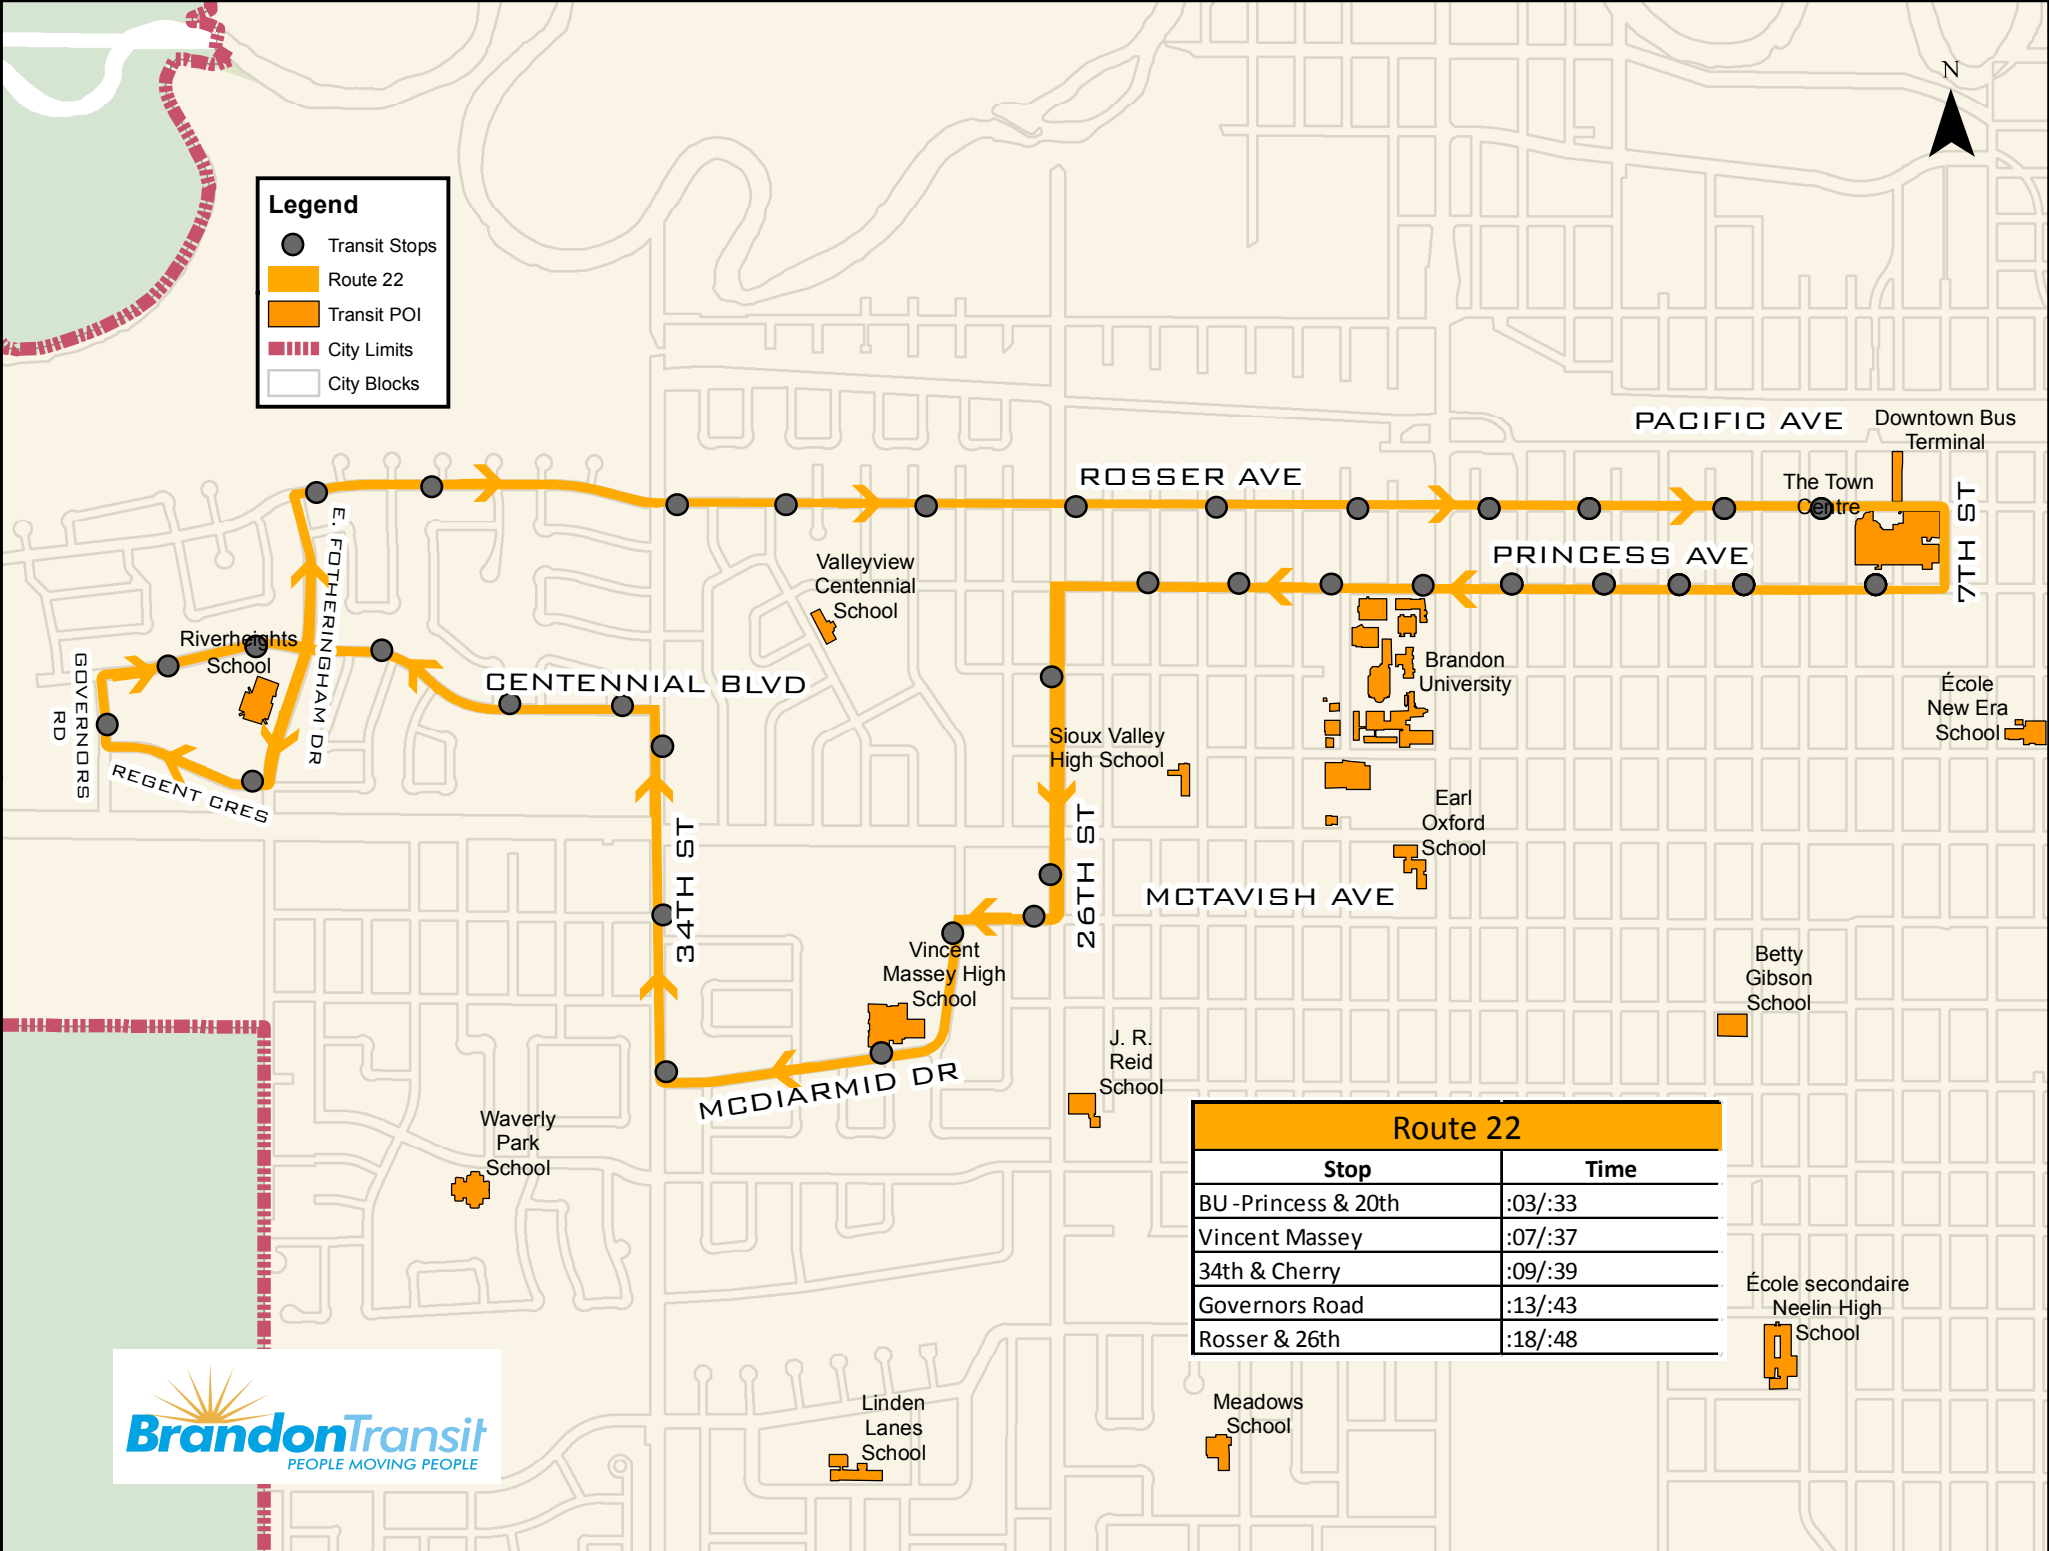

Legend

- Transit Stops
- Route 22
- Transit POI
- City Limits
- City Blocks

Route 22	
Stop	Time
BU -Princess & 20th	:03/:33
Vincent Massey	:07/:37
34th & Cherry	:09/:39
Governors Road	:13/:43
Rosser & 26th	:18/:48