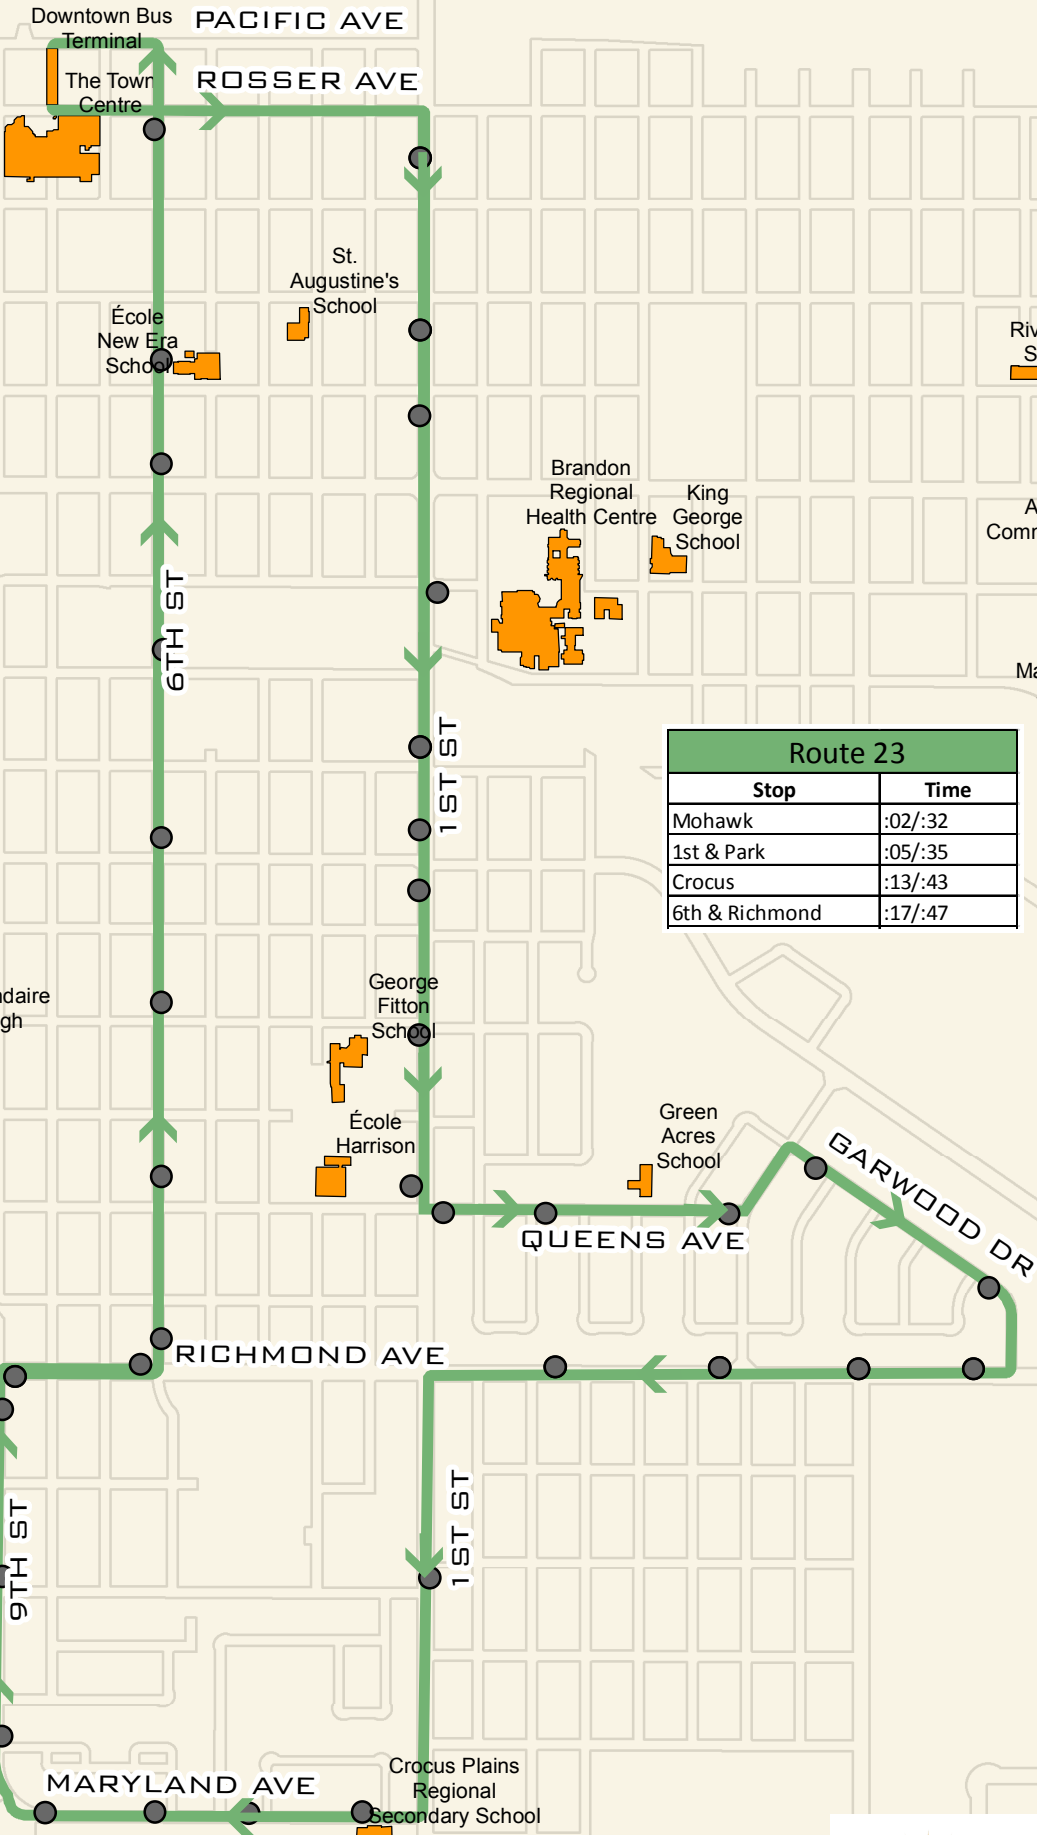

N

**Legend**

- Transit Stops
- Route 23
- Transit POI
- ▬ City Limits
- City Blocks

Route 23	
Stop	Time
Mohawk	:02/:32
1st & Park	:05/:35
Crocus	:13/:43
6th & Richmond	:17/:47

Y ST