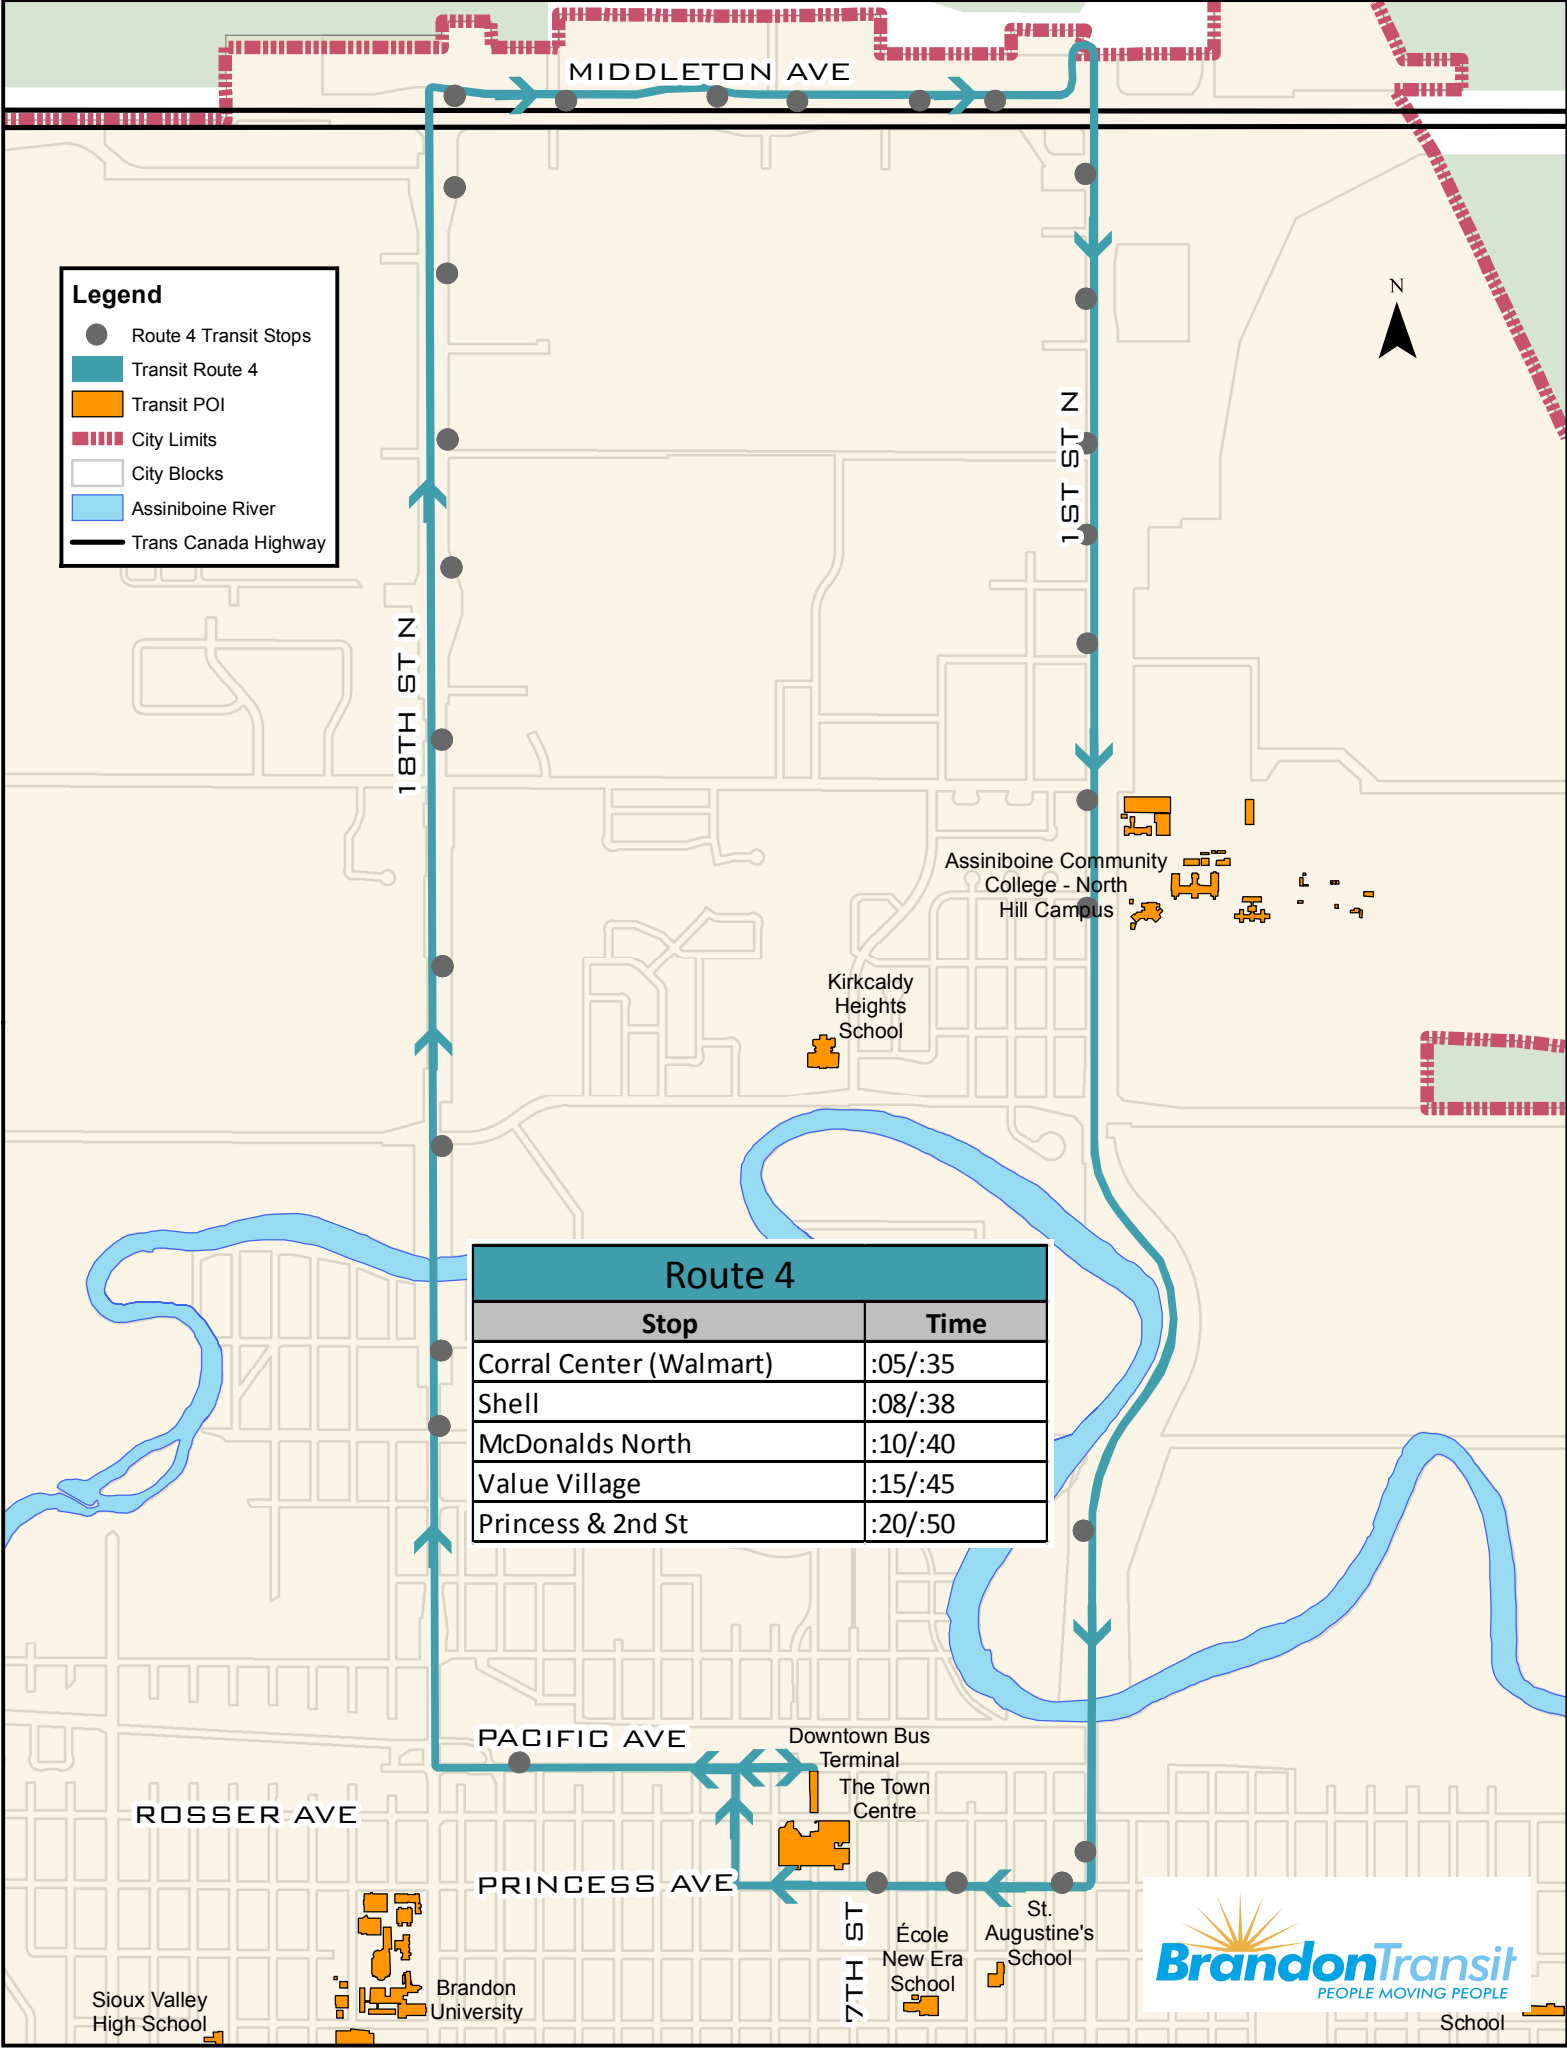

**Legend**

- Route 4 Transit Stops
- ▬ Transit Route 4
- Transit POI
- ▬ City Limits
- ▬ City Blocks
- ▬ Assiniboine River
- ▬ Trans Canada Highway

Route 4	
Stop	Time
Corral Center (Walmart)	:05/:35
Shell	:08/:38
McDonalds North	:10/:40
Value Village	:15/:45
Princess & 2nd St	:20/:50

Sioux Valley High School

Brandon University

7TH ST  
École New Era School

St. Augustine's School

School