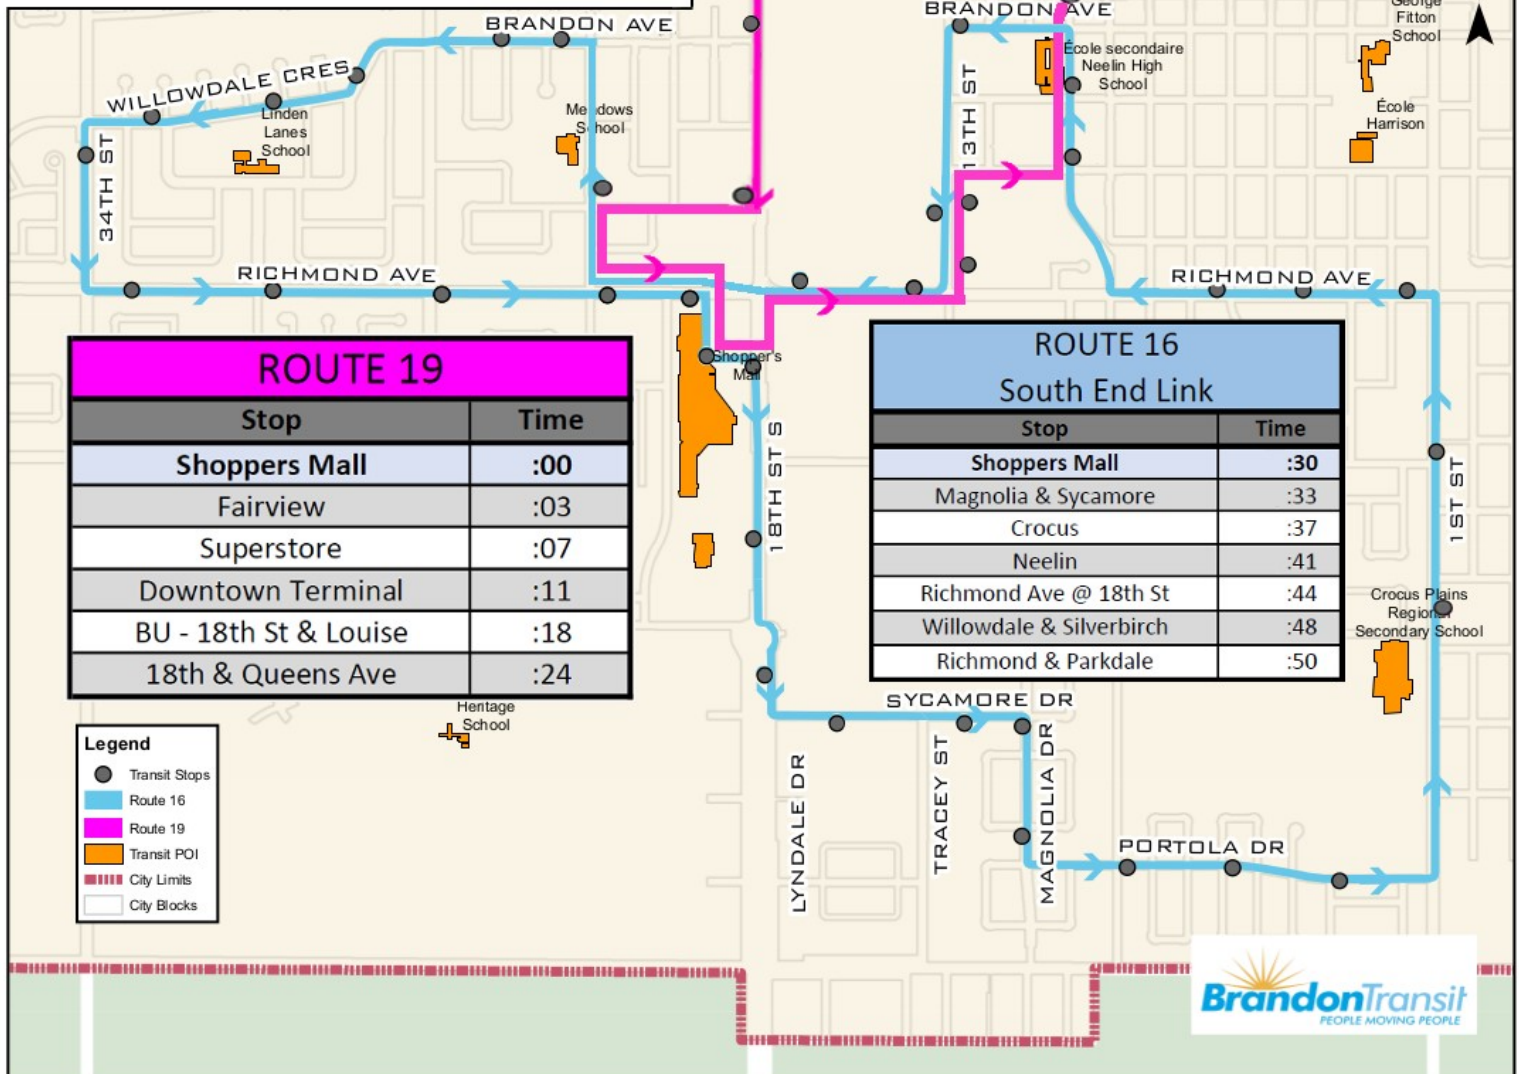

BRANDON TRANSIT ROUTE CHANGES

Effective January 2 2018

ROUTE 16 CHANGES

Hours of Operation

Monday - Friday 6:30 a.m. - 6:00 p.m.

Saturday 10:30 a.m. - 6:00 p.m.

HOURLY SERVICE AT BOTTOM OF THE HOUR

ROUTE 19 ADDITION

Hours of Operation

Monday - Friday 6:00 a.m. - 5:30 p.m.

Saturday 10:00 a.m. - 5:30 p.m.

HOURLY SERVICE AT TOP OF THE HOUR

ROUTE 19	
Stop	Time
Shoppers Mall	:00
Fairview	:03
Superstore	:07
Downtown Terminal	:11
BU - 18th St & Louise	:18
18th & Queens Ave	:24

ROUTE 16 South End Link	
Stop	Time
Shoppers Mall	:30
Magnolia & Sycamore	:33
Crocus	:37
Neelin	:41
Richmond Ave @ 18th St	:44
Willowdale & Silverbirch	:48
Richmond & Parkdale	:50

Legend

- Transit Stops
- Route 16
- Route 19
- Transit POI
- City Limits
- City Blocks

For more information go to www.brandontransit.ca

BRANDON TRANSIT ROUTE CHANGES

Effective January 2 2018

ROUTE 23 CHANGES TO DOWNTOWN

ROUTE 8 CHANGES TO DOWNTOWN

For more information go to www.brandontransit.ca