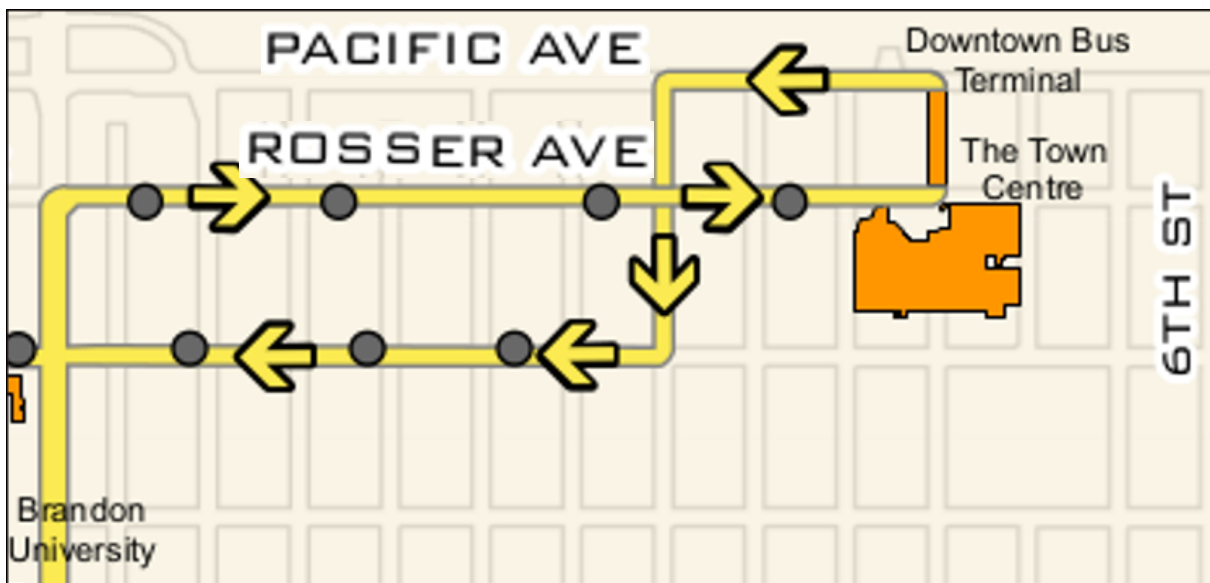

Hours of Operation

Monday - Friday 6:00 a.m. - 5:30 p.m.

Saturday 10:00 a.m. - 5:30 p.m.

HOURLY SERVICE AT TOP OF THE HOUR

ROUTE 19	
Stop	Time
Shoppers Mall	:00
Fairview	:03
Superstore	:07
Downtown Terminal	:11
BU - 18th St & Louise	:18
18th & Queens Ave	:24

ROUTE 16 South End Link	
Stop	Time
Shoppers Mall	:30
Magnolia & Sycamore	:33
Crocus	:37
Neelin	:41
Richmond Ave @ 18th St	:44
Willowdale & Silverbirch	:48
Richmond & Parkdale	:50

Legend

- Transit Stops
- Route 16
- Route 19
- Transit POI
- City Limits
- City Blocks

For more information go to www.brandontransit.ca

BRANDON TRANSIT ROUTE CHANGES

Effective January 2 2018

ROUTE 23 CHANGES TO DOWNTOWN

ROUTE 8 CHANGES TO DOWNTOWN

For more information go to www.brandontransit.ca