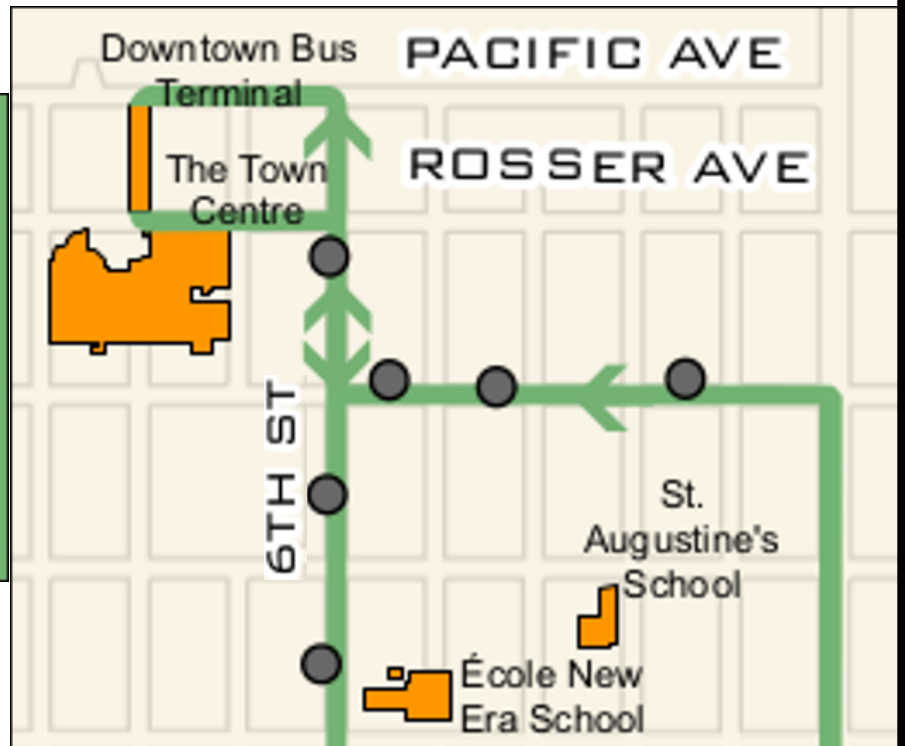

Hours of Operation

Monday - Friday 6:00 a.m. - 5:30 p.m.

Saturday 10:00 a.m. - 5:30 p.m.

HOURLY SERVICE AT TOP OF THE HOUR

ROUTE 19	
Stop	Time
Shoppers Mall	:00
Fairview	:03
Superstore	:07
Downtown Terminal	:11
BU - 18th St & Louise	:18
18th & Queens Ave	:24

ROUTE 16 South End Link	
Stop	Time
Shoppers Mall	:30
Magnolia & Sycamore	:33
Crocus	:37
Neelin	:41
Richmond Ave @ 18th St	:44
Willowdale & Silverbirch	:48
Richmond & Parkdale	:50

Legend

- Transit Stops
- Route 16
- Route 19
- Transit POI
- City Limits
- City Blocks

For more information go to www.brandontransit.ca

BRANDON TRANSIT ROUTE CHANGES

Effective January 2 2018

ROUTE 23 CHANGES TO DOWNTOWN

ROUTE 8 CHANGES TO DOWNTOWN

For more information go to www.brandontransit.ca