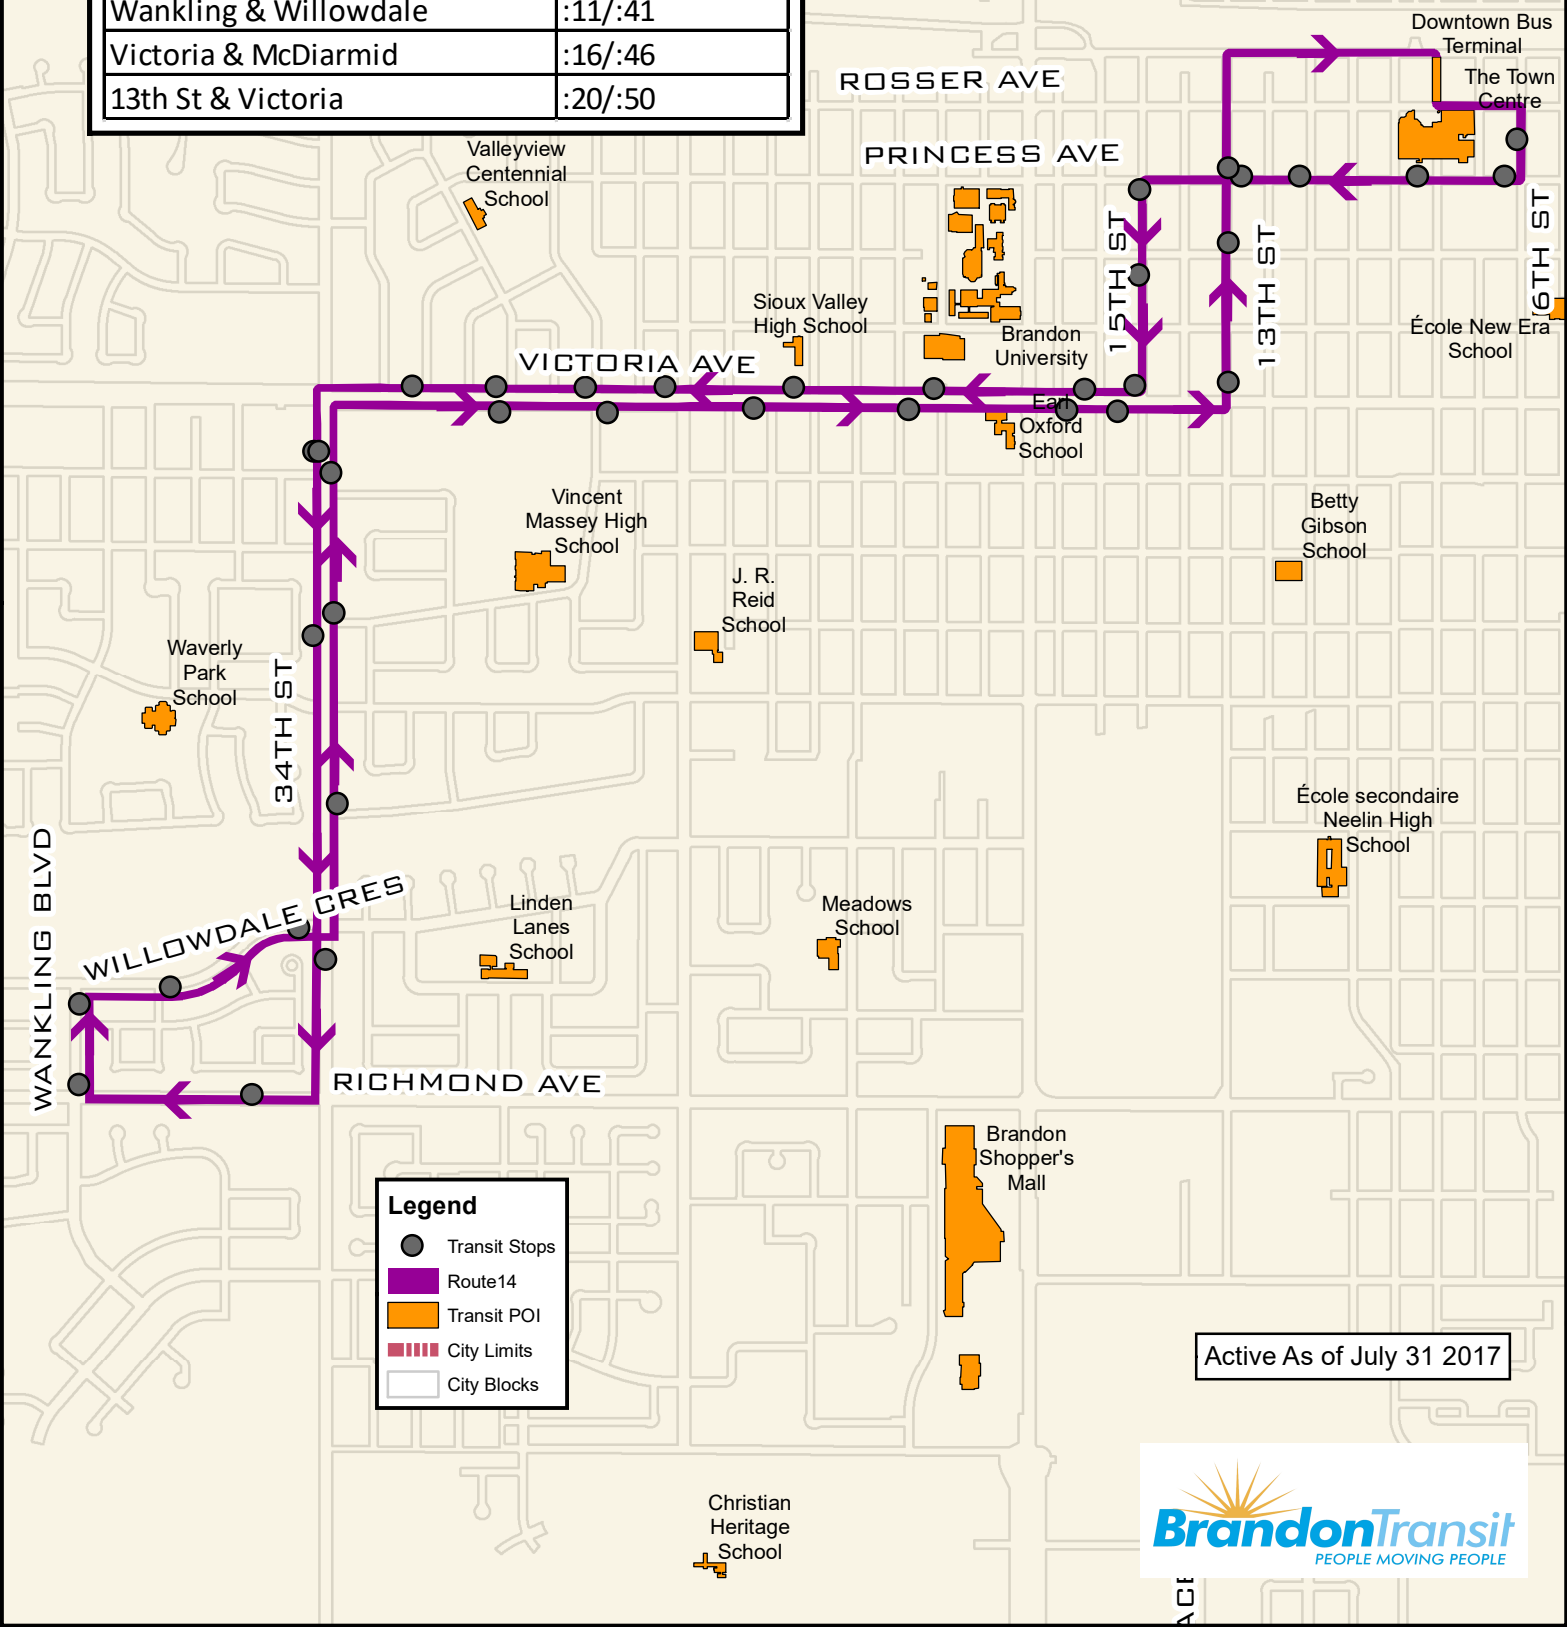

ROUTE 14 Victoria West	
Stop	Time
Hobbs Manor	:03/:33
BU Victoria & 20th	:05/:35
34th & Victoria Ave	:08/:38
Wankling & Willowdale	:11/:41
Victoria & McDiarmid	:16/:46
13th St & Victoria	:20/:50

Legend

- Transit Stops
- Route 14
- Transit POI
- City Limits
- City Blocks

Active As of July 31 2017

Christian Heritage School