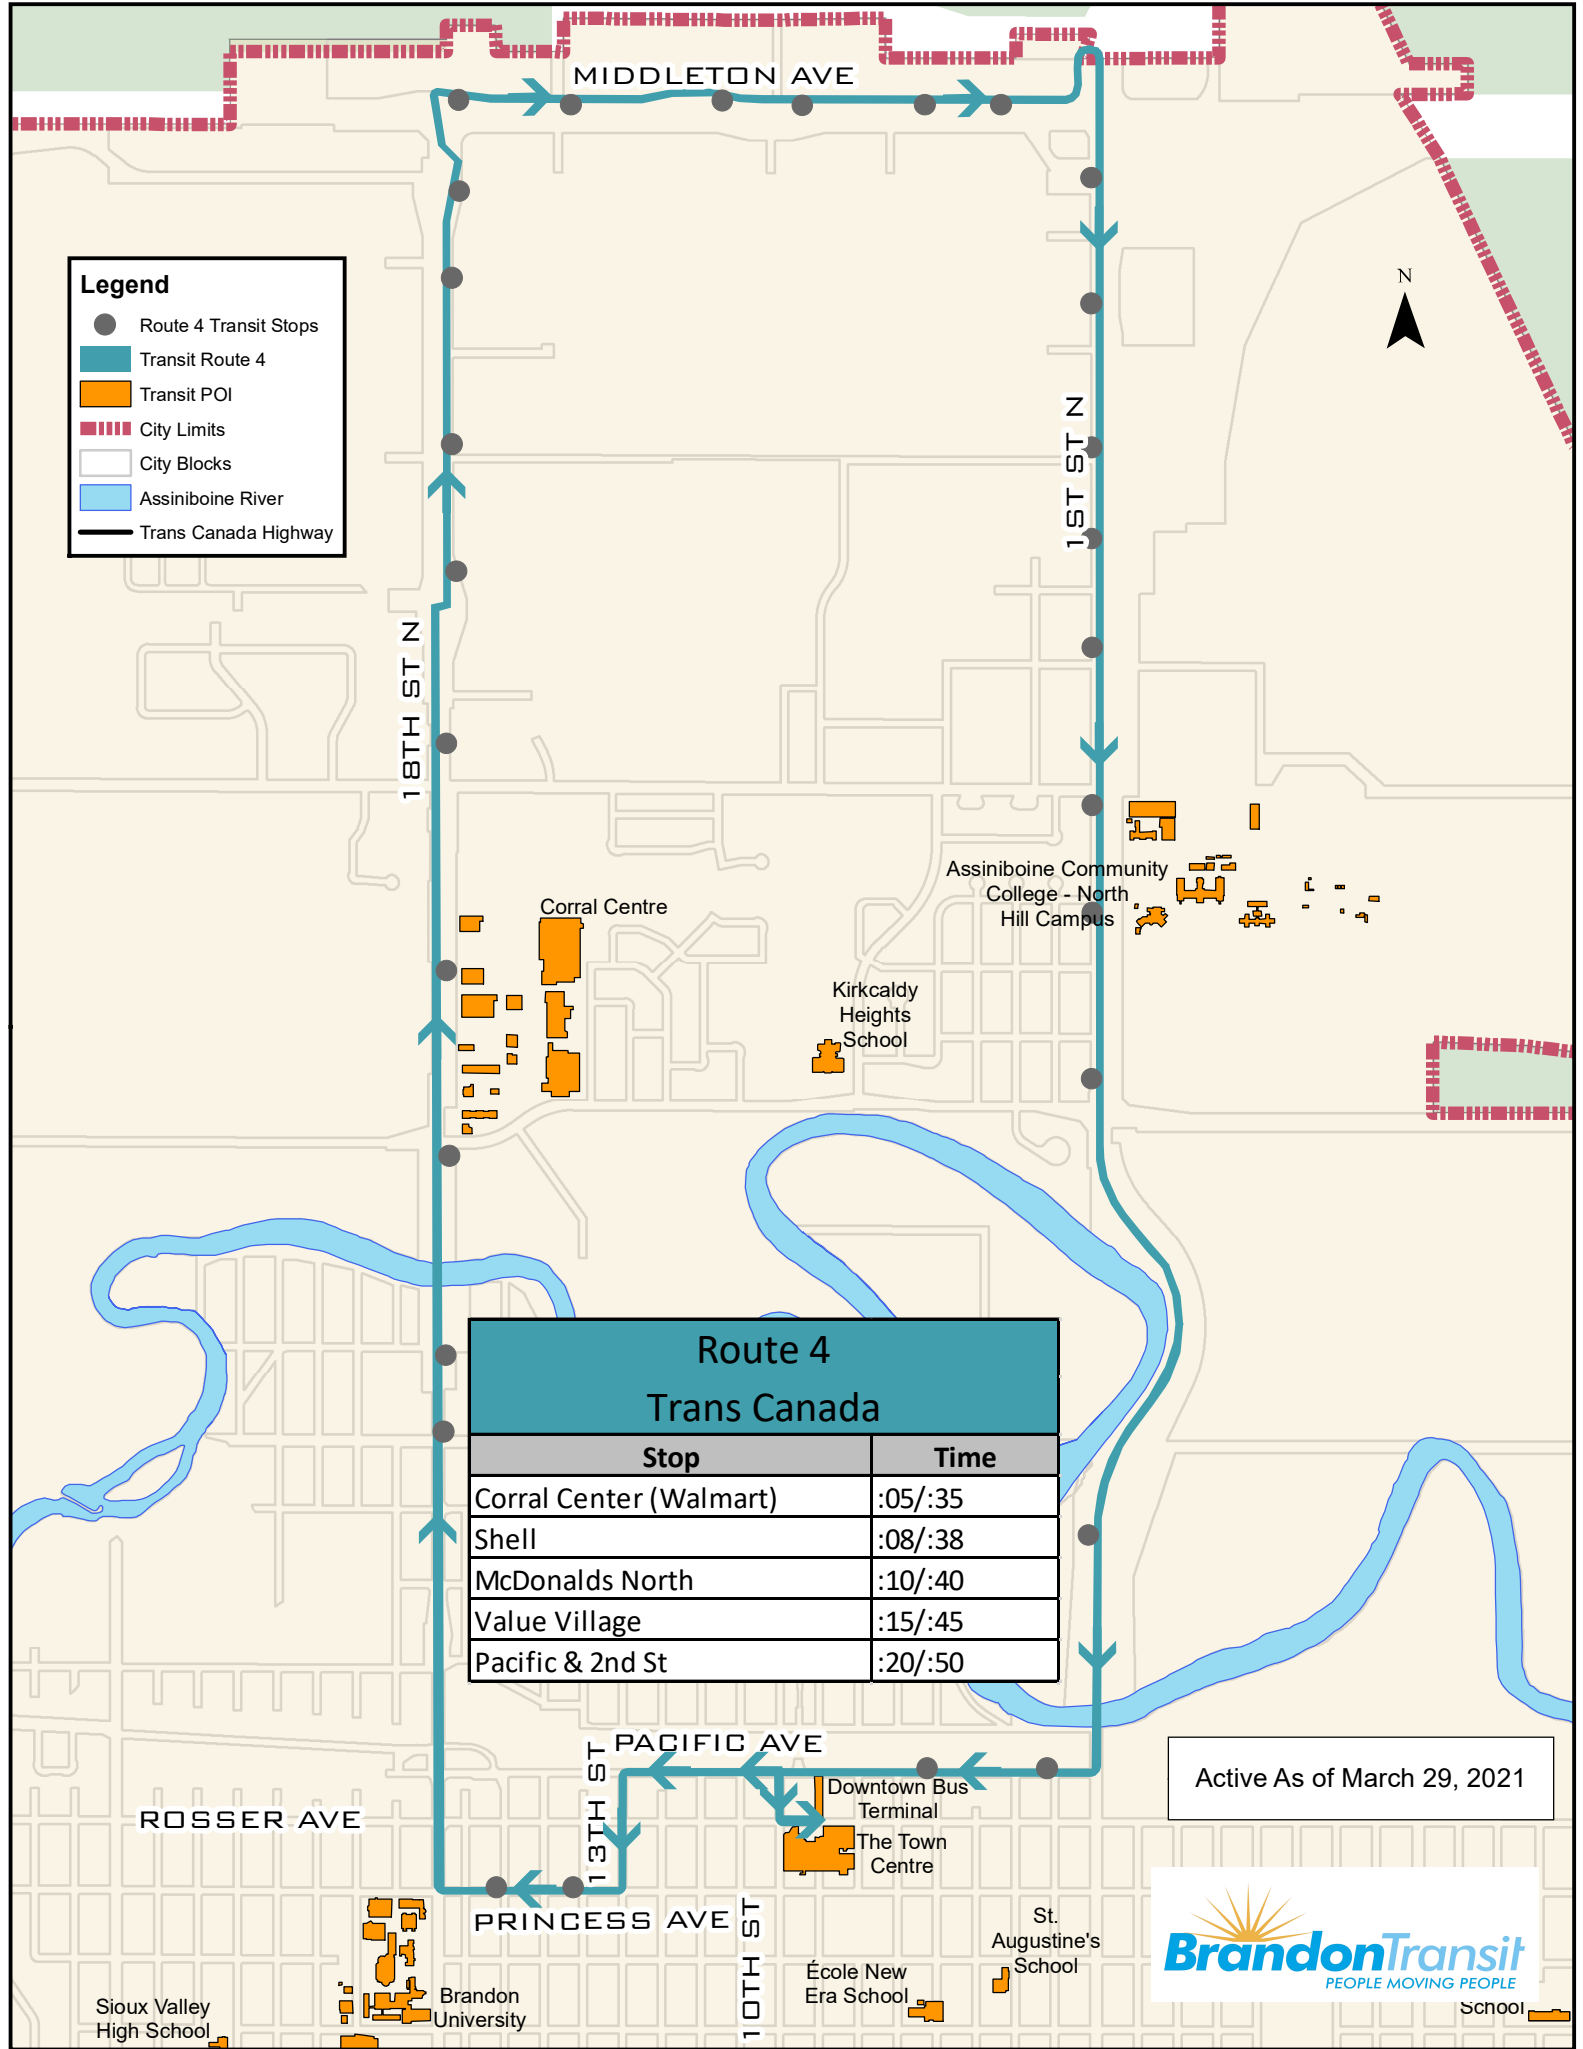

Legend

- Route 4 Transit Stops
- ▬ Transit Route 4
- Transit POI
- ▬ City Limits
- City Blocks
- ▬ Assiniboine River
- ▬ Trans Canada Highway

Route 4 Trans Canada	
Stop	Time
Corral Center (Walmart)	:05/:35
Shell	:08/:38
McDonalds North	:10/:40
Value Village	:15/:45
Pacific & 2nd St	:20/:50

Active As of March 29, 2021

Sioux Valley High School

Brandon University

École New Era School

St. Augustine's School

School